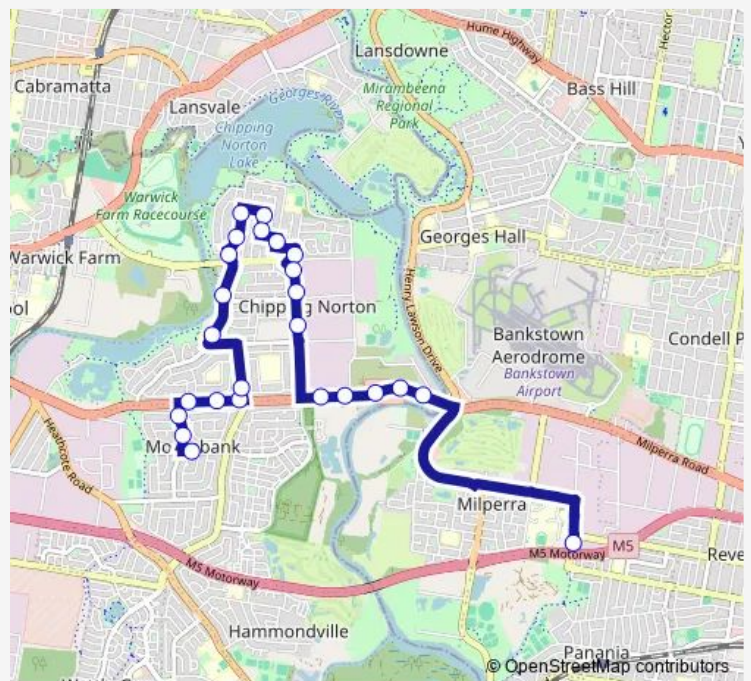

School Bus S560 Maddecks Ave opp Moorebank Plaza to Mt St Joseph Hs

[Go to website](#)

Direction

Maddecks Av At Metcalfe Av — Horsley Rd After Beaconsfield St

25 stops

[Open route schedule](#)

- Maddecks Av At Metcalfe Av
- Stockton Av Opp Moorebank Plaza
- Stockton Av After Edgecombe Av
- Newbridge Rd Before Holly Av
- Newbridge Rd After Holly Av
- St Joseph Catholic Church, Newbridge Rd
- St Joseph's Primary School, Nuwarra Rd
- Scalabrini Village, Epsom Rd
- Epsom Rd Opp Childs Rd
- Abingdon St Before Ascot Dr
- Ascot Dr Opp Central Av
- Ascot Dr After Overton Av
- Chippenham St Opp Bent St
- Chippenham St At Chesham Pl
- Central Av Opp Faversham Cres
- Market Plaza, Ernest Av
- Governor Macquarie Dr After Barry Rd
- Governor Macquarie Dr Before Childs Rd
- Governor Macquarie Dr Before Alfred Rd
- Newbridge Rd Before Pat Devlin Cl

Route schedule

Maddecks Av At Metcalfe Av — Horsley Rd After Beaconsfield St

Monday	07:38
Tuesday	07:38
Wednesday	07:38
Thursday	07:38
Friday	07:38
Saturday	—
Sunday	—

Route info

Direction: Maddecks Av At Metcalfe Av

Stops: 25

Trip Duration: 0 hour 32 min

S560 — Maddecks Ave opp Moorebank Plaza to Mt St Joseph Hs **BusMaps**

Newbridge Rd Before Riverside Rd

Newbridge Rd Opp Davy Robinson Dr

Newbridge Rd Opp 60

Newbridge Rd Before Rickard Rd

Horsley Rd After Beaconsfield St

S560 School Bus time schedules and route maps are available in an offline PDF at busmaps.com. Use the busmaps.com website to see live bus times, train schedule or subway schedule, and step-by-step directions for all public transit in Liverpool