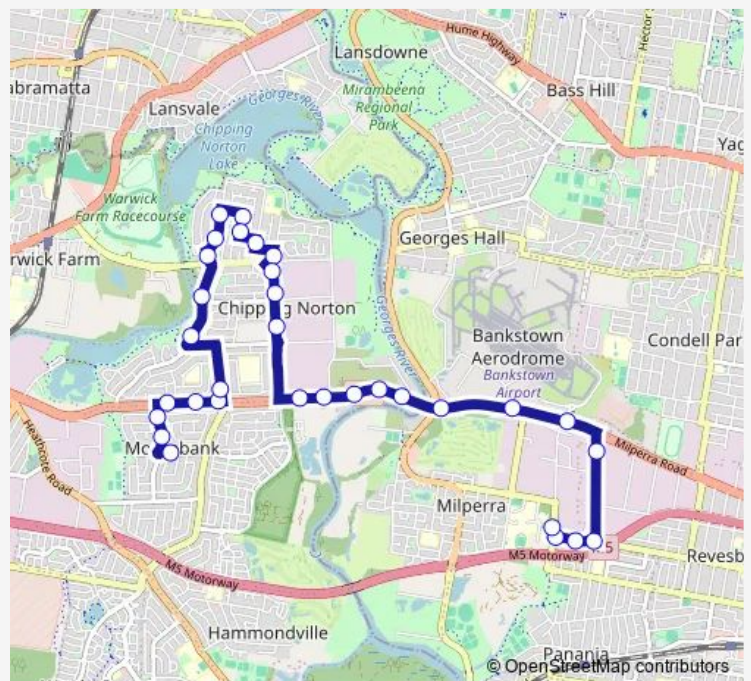

School Bus S560 Maddecks Av opp Moorebank Plaza to Mt St Joseph Hs

[Go to website](#)

**Direction**

Maddecks Av At Metcalfe Av — Mount St Joseph Secondary School, Horsley Rd

32 stops

[Open route schedule](#)

**Route schedule**

Maddecks Av At Metcalfe Av — Mount St Joseph Secondary School, Horsley Rd

Monday	07:38
Tuesday	07:38
Wednesday	07:38
Thursday	07:38
Friday	07:38
Saturday	—
Sunday	—

**Route info**

Direction: Maddecks Av At Metcalfe Av

Stops: 32

Trip Duration: 0 hour 32 min

S560 — Maddecks Av opp Moorebank Plaza to Mt St Joseph Hs **BusMaps**

Newbridge Rd Before Riverside Rd

Newbridge Rd Opp Davy Robinson Dr

Newbridge Rd Opp 60

Newbridge Rd Before Rickard Rd

Milperra Rd After Henry Lawson Dr

Milperra Rd At Murray Jones Dr

Nancy Ellis Leebold Dr At Milperra Rd

Marigold St After Milperra Rd

Beaconsfield St Opp Marigold St

213 Beaconsfield St

Beaconsfield St At Horsley Rd