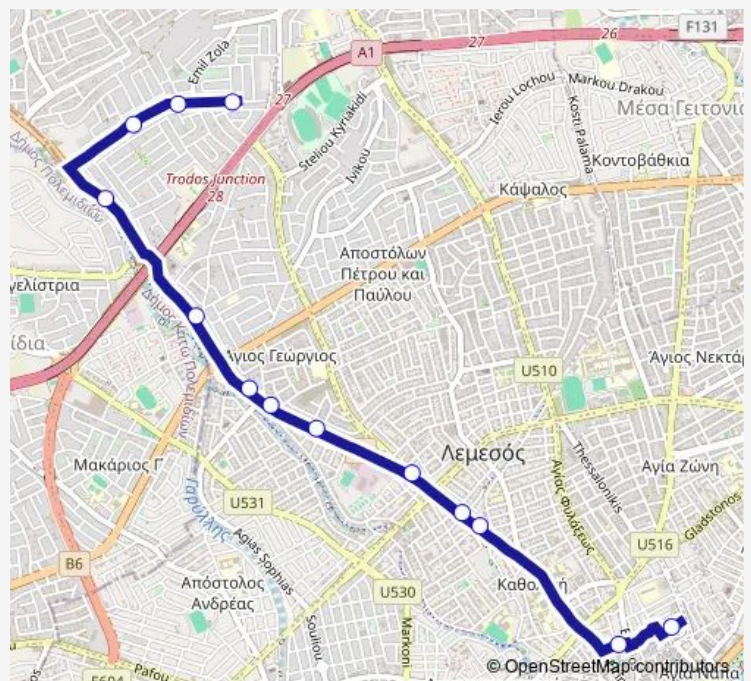

Monday	—
Tuesday	—
Wednesday	20:45-21:30
Thursday	—
Friday	20:45-21:30
Saturday	—
Sunday	—

Route info

Direction: Kamelias - Marias Iordanidou 2

Stops: 13

Trip Duration: 0 hour 15 min

32B — Apollonia student halls - Old Market - Tepak