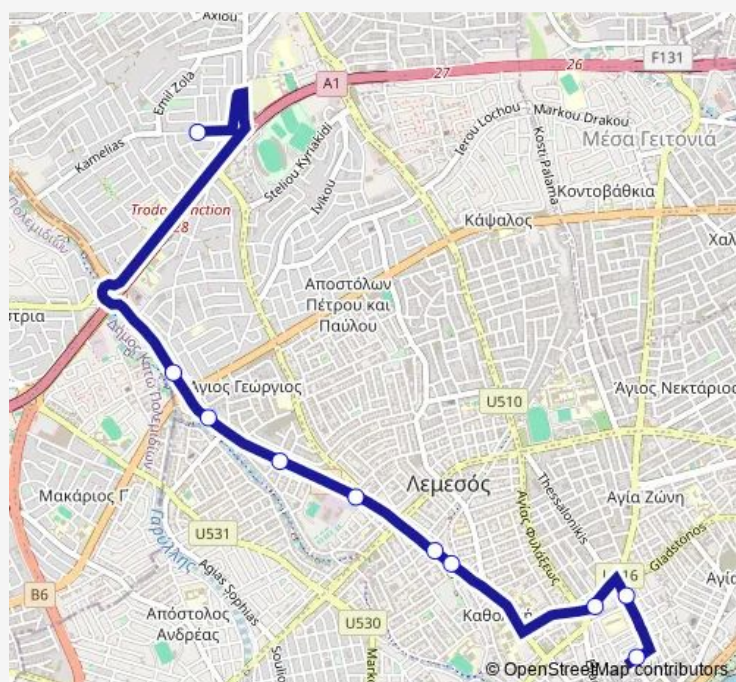

Nikou & Despoinas Pattichi - Sp. Kyprianou Ave. 2

Kamelias - Marias Iordanidou 2

Route schedule

Municipal Market - Tepak — Kamelias - Marias Iordanidou 2

Monday	—
Tuesday	—
Wednesday	20:15-22:00
Thursday	—
Friday	20:15-22:00
Saturday	—
Sunday	—

Route info

Direction: Municipal Market - Tepak

Stops: 10

Trip Duration: 0 hour 15 min

32B — Old Market - Tepak - Apollonia student halls

32B Bus time schedules and route maps are available in an offline PDF at busmaps.com. Use the busmaps.com website to see live bus times, train schedule or subway schedule, and step-by-step directions for all public transit in Limassol