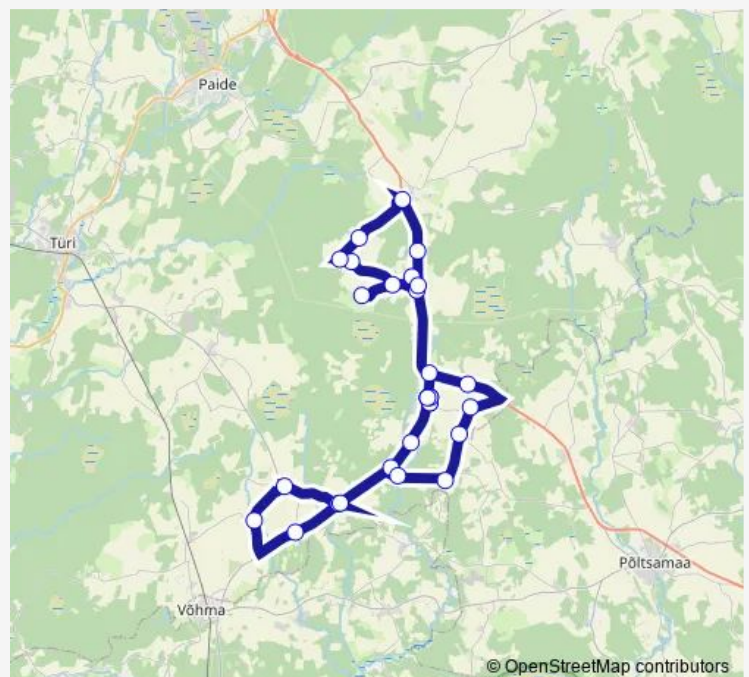

### Route schedule

Imavere kool — Imavere

Monday	16:15
Tuesday	16:15
Wednesday	16:15
Thursday	16:15
Friday	15:30
Saturday	—
Sunday	—

### Route info

Direction: Imavere kool

Stops: 30

Trip Duration: 1 hour 34 min

Tammeküla

Linna

Ojaküla

Laimetsa