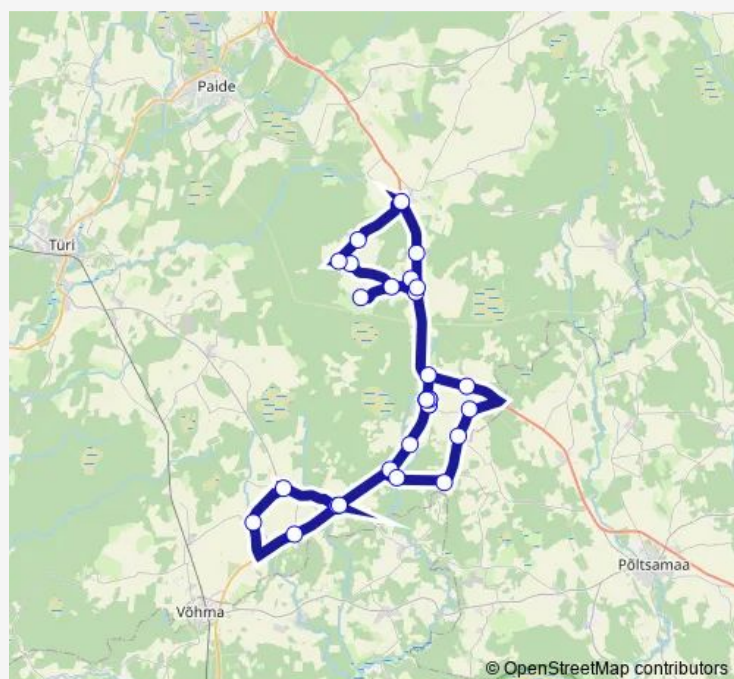

Thursday 16:15

Friday 15:30

Saturday —

Sunday —

Route info

Direction: Imavere kool

Stops: 30

Trip Duration: 1 hour 34 min