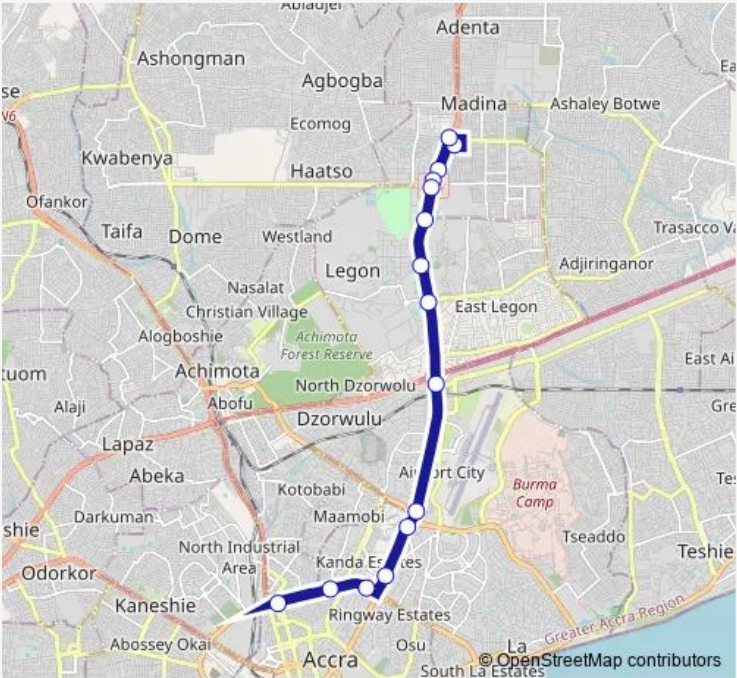

# Bus 221B Madina Station to Circle Overhead (Maame Dokono)

[Go to website](#)

**Direction**  
 Terminal Madina Station — Terminal Circle Overhead (Maame Dokono)  
 15 stops  
[Open route schedule](#)

- Terminal Madina Station
- Zongo Junction 422
- Firestone
- Atomic First
- Atomic Second
- IPS Junction
- Legon First
- Okponglo 221
- Spanner
- 37 Bus Stop
- 37 Hospital
- Flag Staff House
- Gbc
- Nima Police
- Terminal Circle Overhead (Maame Dokono)

**Route schedule**  
 Terminal Madina Station — Terminal Circle Overhead (Maame Dokono)

Monday	17:19
Tuesday	17:19
Wednesday	17:19
Thursday	17:19
Friday	17:19
Saturday	17:19
Sunday	17:19

**Route info**  
 Direction: Terminal Madina Station  
 Stops: 15  
 Trip Duration: 0 hour 58 min

221B Bus time schedules and route maps are available in an offline PDF at [busmaps.com](https://busmaps.com). Use the [busmaps.com](https://busmaps.com) website to see live bus times, train schedule or subway schedule, and step-by-step directions for all public transit in Accra

The schedule is provided in the local timezone. Times with "(+1)" indicate departures on the next day.

PDF file created on 2025-01-16

2024 BusMaps.com - All Rights Reserved