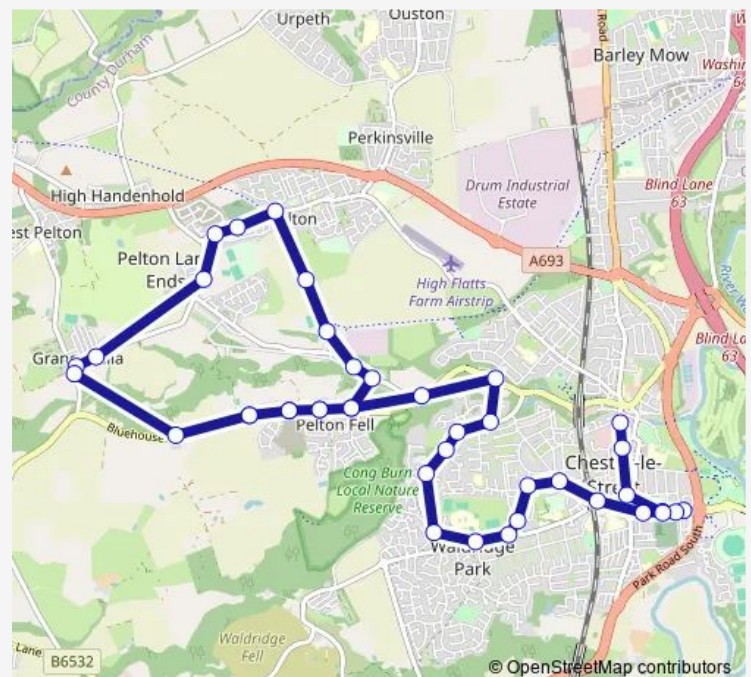

Bus 876D

[Go to website](#)

Direction

Ropery Lane RC School — Edward Terrace

25 stops

[Open route schedule](#)

Ropery Lane RC School

Lancaster Terrace

Gardiner Crescent

Plunkett Terrace

Grange Terrace

Route schedule

Ropery Lane RC School — Edward Terrace

Monday 15:15

Tuesday 15:15

Wednesday 15:15

Thursday 15:15

Friday 15:15

Saturday —

Sunday —

Route info

Direction: Ropery Lane RC School

Stops: 25

Trip Duration: 0 hour 16 min

876D

The Moorings

Club

Pavilion

Edward Terrace

Direction

Grange Terrace — Front Street

41 stops