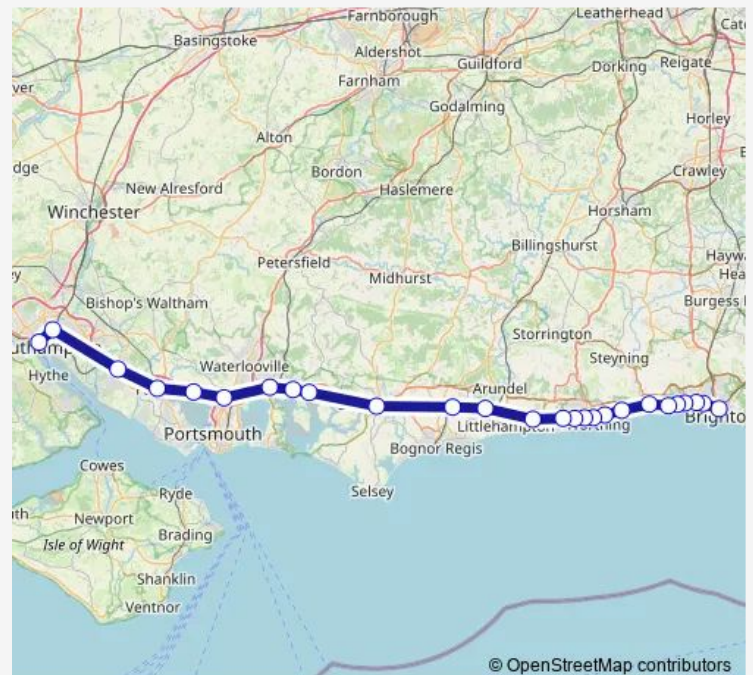

Goring-by-Sea

Angmering

Ford

Barnham

Chichester

Southbourne

Emsworth

Havant

### Route schedule

Brighton — Southampton Central

Monday 05:27-20:30

Tuesday 05:27-20:30

Wednesday 05:27-20:30

Thursday 05:27-20:30

Friday 05:27-20:30

Saturday 05:14-20:32

### Route info

Direction: Brighton

Stops: 26

Trip Duration: 1 hour 58 min

■ Sn:Btn->Sou — SN train service from BTN to Sou

Portchester

Fareham

Swanwick