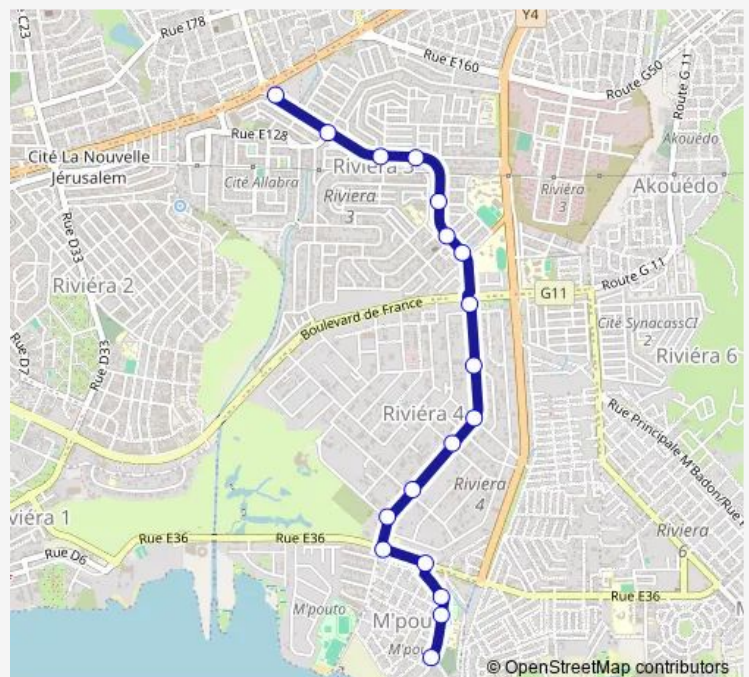

Route schedule

Gare Wôro-Wôro 9 Kilo — Gare des Wôro Wôro - M'Pouto

Monday 06:00

Tuesday 06:00

Wednesday 06:00

Thursday 06:00

Friday 06:00

Saturday 06:00

Sunday 06:00

Route info

Direction: Gare Wôro-Wôro 9 Kilo

Stops: 18

Trip Duration: 0 hour 21 min

woro woro : 9 kilo ↔ M'Pouto

Direction

Gare des Wôrô Wôrô - M'Pouto — Gare Wôro-Wôrô 9 Kilo

20 stops

[Open route schedule](#)

Gare des Wôrô Wôrô - M'Pouto

Terrain M'pouto

Pharmacie Boaz

Chantier

Carrefour Philadelphie

Institut Britanique

Monday 06:00

Tuesday 06:00

Wednesday 06:00

Thursday 06:00

Friday 06:00

Saturday 06:00

Sunday 06:00

Route info