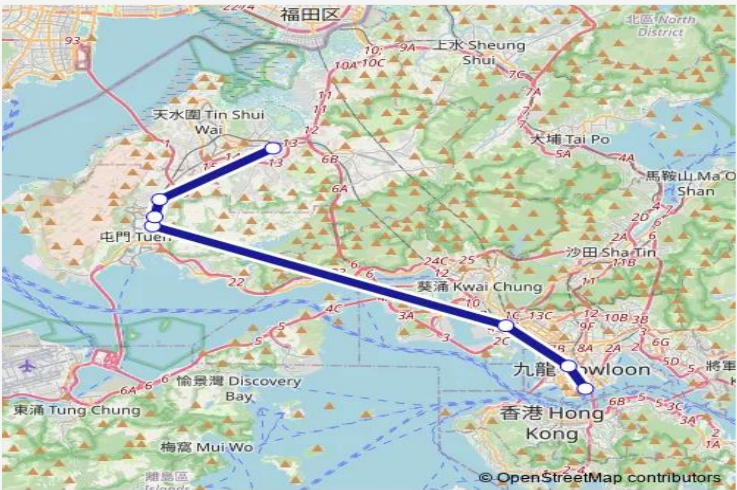

Route schedule
 FUNG CHEUNG ROAD NEAR WAH TING HOUSE, FUNG TING COURT|FUNG CHEUNG ROAD, NEAR WAH TING COURT, FUNG TING COURT|FUNG CHEUNG ROAD, NEAR WAH TING HOUSE, FUNG TING COURT|FUNG CHEUNG ROAD MINIBUS TERMINUS — MODY ROAD, NEAR MODY ROAD GARDEN

Monday	00:00-23:00
Tuesday	00:00-23:00
Wednesday	00:00-23:00
Thursday	00:00-23:00
Friday	00:00-23:00
Saturday	00:00-23:00
Sunday	00:00-23:00

Route info

Direction: FUNG CHEUNG ROAD NEAR WAH TING HOUSE, FUNG TING COURT|FUNG CHEUNG ROAD, NEAR WAH TING COURT, FUNG TING COURT|FUNG CHEUNG ROAD, NEAR WAH TING HOUSE, FUNG TING COURT|FUNG CHEUNG ROAD MINIBUS TERMINUS

Stops: 7

Trip Duration: 0 hour 59 min

Direction

MODY ROAD, NEAR MODY ROAD GARDEN — FUNG CHEUNG ROAD NEAR WAH TING HOUSE, FUNG TING COURT|FUNG CHEUNG ROAD, NEAR WAH TING COURT, FUNG TING COURT|FUNG CHEUNG ROAD, NEAR WAH TING HOUSE, FUNG TING COURT|FUNG CHEUNG ROAD MINIBUS TERMINUS

Monday	00:00-02:40
Tuesday	00:00-02:40
Wednesday	00:00-02:40
Thursday	00:00-02:40
Friday	00:00-02:40
Saturday	00:00-02:40
Sunday	00:00-02:40

Route info

Direction: MODY ROAD, NEAR MODY ROAD GARDEN

Stops: 7