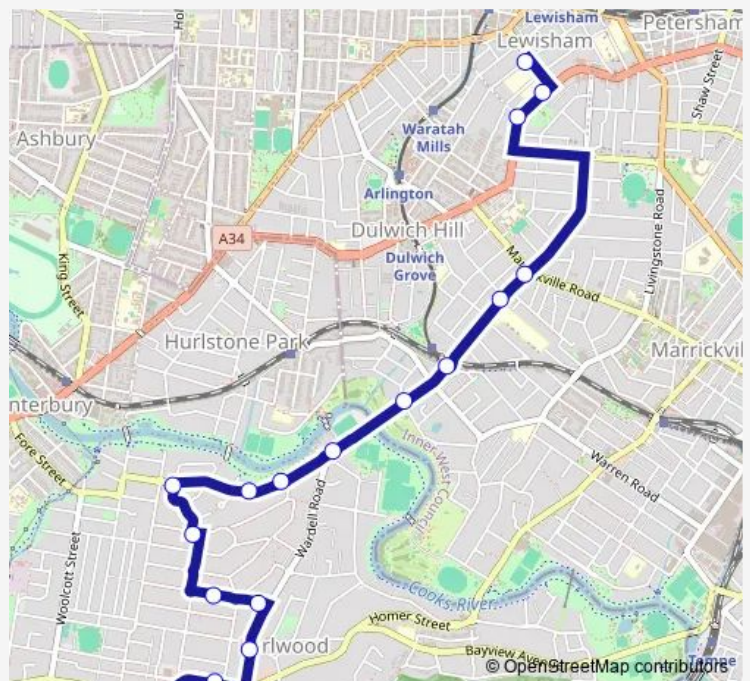

School Bus 606s Earlwood to Christian Bros Lewisham

[Go to website](#)

Direction

Earlwood Shops, Homer St, Stand C — Christian Brothers' High School, Denison Rd

17 stops

[Open route schedule](#)

Earlwood Shops, Homer St, Stand C

Permanent Av Opp Prince Edward Av

Wardell Rd After Riverview Rd

Wardell Rd At Riverside Cres

Dulwich Hill Station, Wardell Rd

Wardell Rd At Beach Rd

Wardell Rd At Marrickville Rd

New Canterbury Rd At Eltham St

Lewisham Public School, New Canterbury Rd

Christian Brothers' High School, Denison Rd

Route schedule

Earlwood Shops, Homer St, Stand C — Christian Brothers' High School, Denison Rd

Monday	07:52
Tuesday	07:52
Wednesday	07:52
Thursday	07:52
Friday	—
Saturday	—
Sunday	—

Route info

Direction: Earlwood Shops, Homer St, Stand C

Stops: 17

Trip Duration: 0 hour 25 min

606s — Earlwood to Christian Bros Lewisham

606s School Bus time schedules and route maps are available in an offline PDF at busmaps.com. Use the busmaps.com website to see live bus times, train schedule or subway schedule, and step-by-step directions for all public transit in Sydney