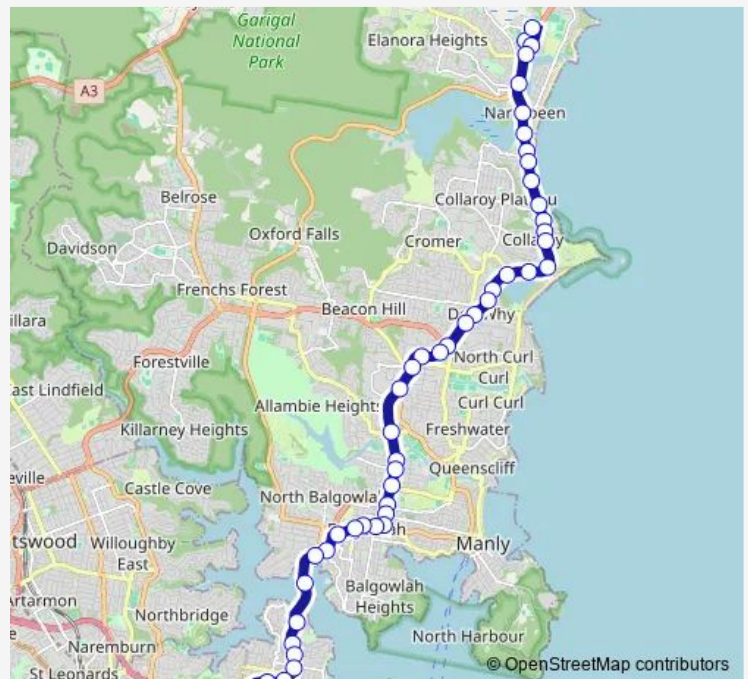

Pittwater Rd After Goodwin St

Pittwater Rd At Clarke St

Pittwater Rd At Ramsay St

Collaroy B-Line, Pittwater Rd

Pittwater Rd At Brissenden Av

Pittwater Rd At Ocean Gr

Pittwater Rd At Anzac Av

Long Reef Beach, Pittwater Rd

Pittwater Rd Opp Hadleigh Av

Pittwater Rd Opp South Creek Rd

Pittwater Rd Opp Lismore Av

Dee Why RSL Club, Pittwater Rd

Dee Why Shops, Pittwater Rd

Route schedule

Narrabeen Sports High School, Namona St — Neutral Bay Junction, Military Rd, Stand B

Monday	15:10
Tuesday	15:10
Wednesday	15:10
Thursday	15:10
Friday	15:10
Saturday	—
Sunday	—

Route info

Direction: Narrabeen Sports High School, Namona St

Stops: 51

Trip Duration: 1 hour 0 min

Pittwater Rd After Pacific Pde

Pittwater Rd After Harbord Rd

Pittwater Rd Opp Manly Leagues Club

Pittwater Rd Opp Brookvale Oval

Pittwater Rd After Chard Rd

Warringah Mall, Pittwater Rd, Stand B

Condamine St Opp Warringah Golf Club

Condamine St At Gordon St