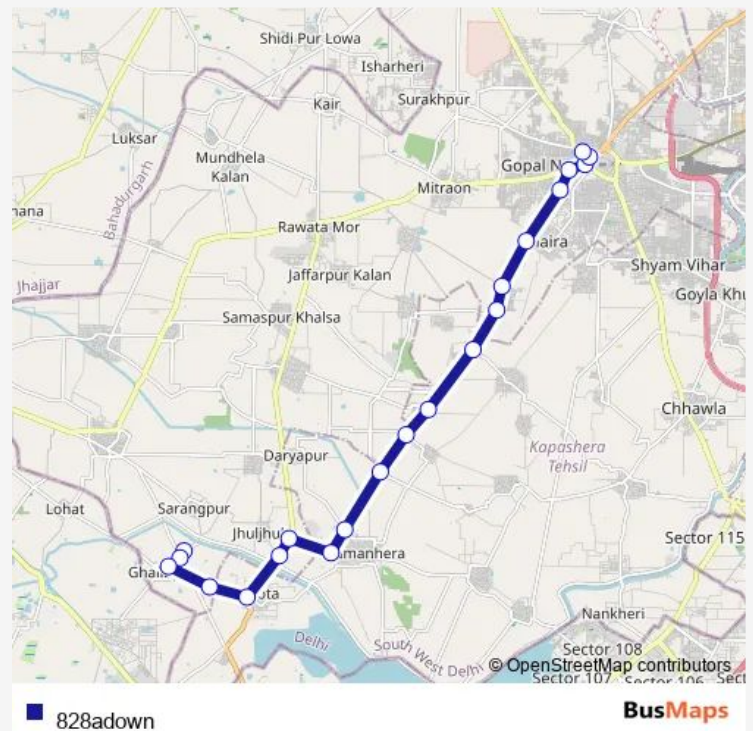

Nazafgarh Dhansa More

Jharoda Crossing

Najafgarh Terminal

Route schedule

Sarangpur — Najafgarh Terminal

Monday 11:46-13:46

Tuesday 11:46-13:46

Wednesday 11:46-13:46

Thursday 11:46-13:46

Friday 11:46-13:46

Saturday 11:46-13:46

Sunday 11:46-13:46

Route info

Direction: Sarangpur

Stops: 21

Trip Duration: 1 hour 4 min

Direction

Sarangpur — Najafgarh Terminal

21 stops

[Open route schedule](#)

Sarangpur

Galib Pur Piyau

Galib Pur Village

Amrawati Piyau Galib Pur Road