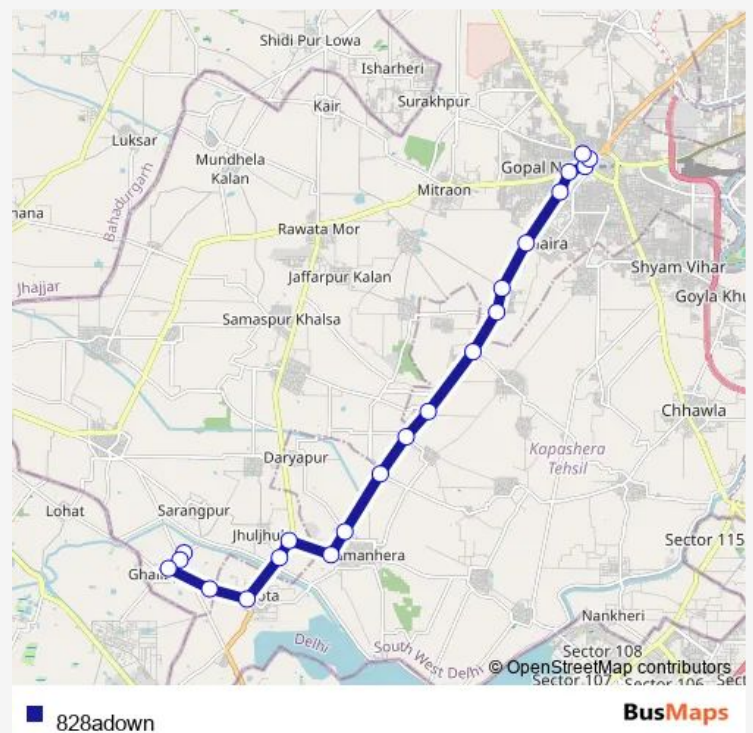

Nazafgarh Dhansa More

Jharoda Crossing

Najafgarh Terminal

Route schedule

Sarangpur — Najafgarh Terminal

Monday 11:46-13:46

Tuesday 11:46-13:46

Wednesday 11:46-13:46

Thursday 11:46-13:46

Friday 11:46-13:46

Saturday 11:46-13:46

Sunday 11:46-13:46

Route info

Direction: Sarangpur

Stops: 21

Trip Duration: 1 hour 4 min

828adown

Direction

Sarangpur — Najafgarh Terminal

21 stops

[Open route schedule](#)

Sarangpur

Galib Pur Piyau

Galib Pur Village