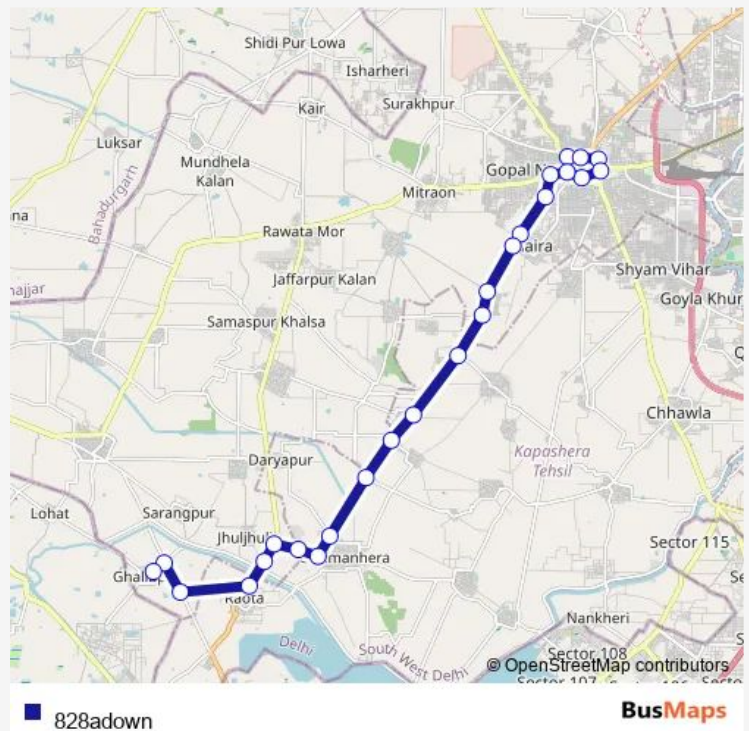

Bus 828adown

[Go to website](#)

Direction

Najafgarh Terminal — Galib Pur Village

25 stops

[Open route schedule](#)

Najafgarh Terminal

Jharoda Crossing

Ghuman Hera DTC Depot Crossing

Jhul-Jhuli Check Post / Ghumanhera Crossing

Jhuljhuli Crossing

Route schedule

Najafgarh Terminal — Galib Pur Village

Monday 06:34-19:54

Tuesday 06:34-19:54

Wednesday 06:34-19:54

Thursday 06:34-19:54

Friday 06:34-19:54

Saturday 06:34-19:54

Sunday 06:34-19:54

Route info

Direction: Najafgarh Terminal

Stops: 25

Trip Duration: 1 hour 8 min