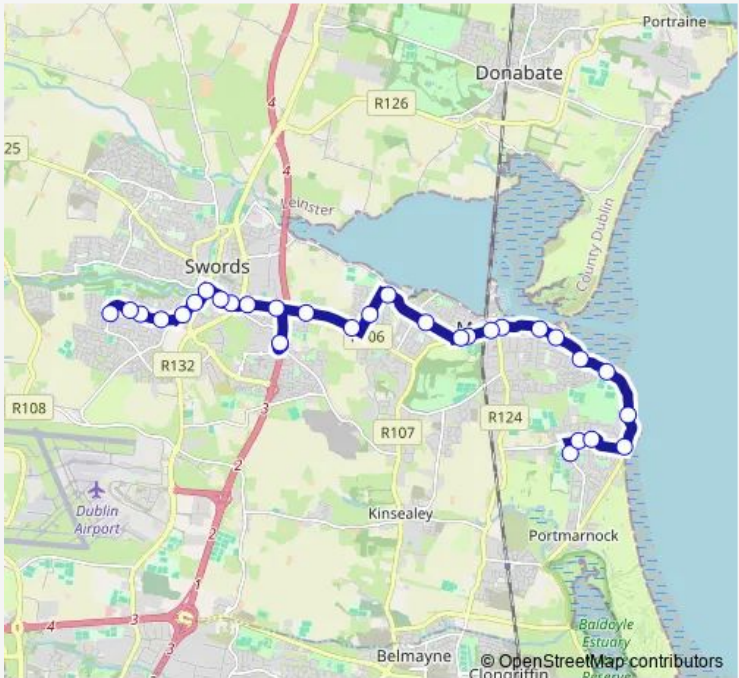

[Go to website](#)

**Direction**  
 Community School — Brookdale Drive  
 31 stops  
[Open route schedule](#)

- Community School
- Redfern Avenue
- Briar Walk
- Wendell Avenue
- Monks Meadow
- Robswall Crescent
- Biscayne
- Sea Park
- Mayfair
- Malahide Village
- Malahide Station
- Cricket Club
- St Sylvesters School
- Yellow Walls Road
- Seabury Road
- Estuary Road
- Chamley Park
- Waterside
- Feltrim Business Pk
- Feltrim Business Pk
- Seamount View

Route schedule  
 Community School — Brookdale Drive

Monday	16:05-16:10
Tuesday	16:05-16:10
Wednesday	13:05-13:10
Thursday	16:05-16:10
Friday	16:05-16:10
Saturday	—
Sunday	—

Route info  
 Direction: Community School  
 Stops: 31  
 Trip Duration: 0 hour 40 min

River Valley Heights

River Valley Road

Brookdale Drive

**Direction**

Rathingle Road — Redfern Avenue

30 stops

[Open route schedule](#)

Rathingle Road

## Route info

Direction: Rathingle Road

Stops: 30

Trip Duration: 0 hour 36 min

Robswall Crescent

Monks Meadow

Wendell Avenue

Kelvin Close