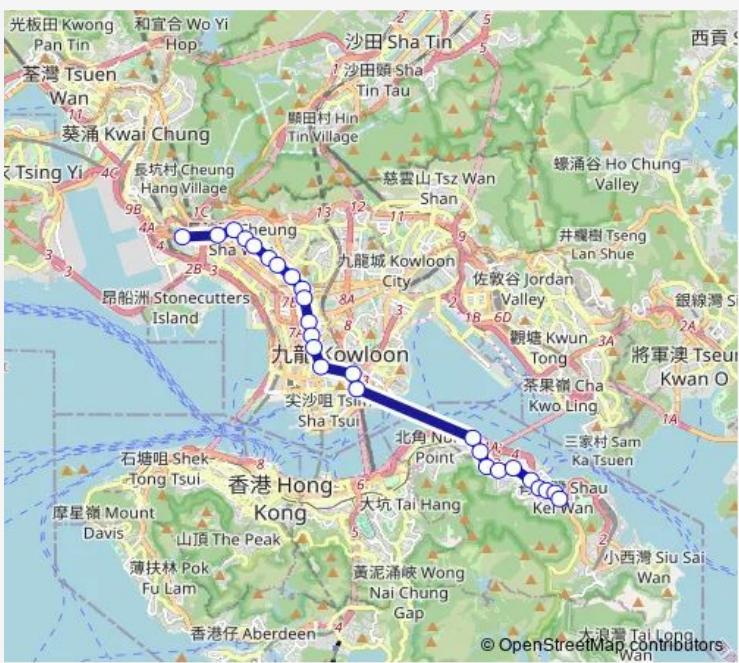

Route schedule

[Ctb] Shau KEI Wan[[Kmb+Ctb] Shau KEI WAN BUS Terminus/
Shau KEI Wan[[Kmb] Shau KEI WAN BUS Terminus — [Kmb+Ctb] MEI FOO BUS Terminus/
Mei Foo[[Kmb] MEI FOO BUS Terminus

Monday	07:37-18:15
Tuesday	07:37-18:15
Wednesday	07:37-18:15
Thursday	07:37-18:15
Friday	07:37-18:15
Saturday	—
Sunday	—

Route info

Direction: [Ctb] Shau KEI Wan[[Kmb+Ctb] Shau KEI WAN BUS Terminus/
Shau KEI Wan[[Kmb] Shau KEI WAN BUS Terminus

Stops: 26

Trip Duration: 1 hour 6 min

[Ctb] Mansion Street, King'S Road|[Kmb+Ctb] Mansion Street/
Mansion Street, King'S Road|[Kmb] Mansion Street