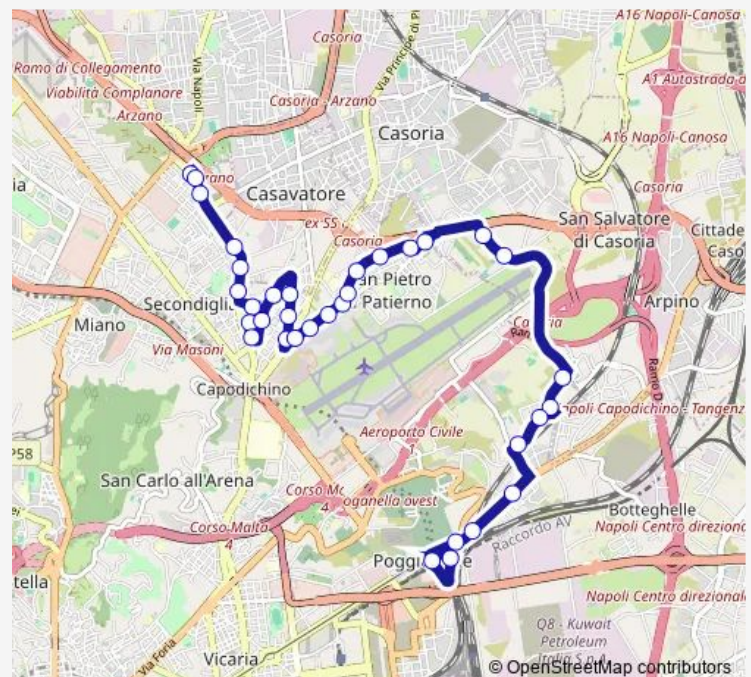

Thursday 06:30-19:30

Friday 06:30-19:30

Saturday 06:40-17:20

Sunday 07:30-12:45

Route info

Direction: Miraglia - Parise

Stops: 36

Trip Duration: 0 hour 50 min

Direction

LA Certosa DI Parma — Miraglia - Parise

34 stops

[Open route schedule](#)

LA Certosa DI Parma

DEL Cassano

DEL Cassano

Cassano - Italia

Tuesday 05:55-20:15

Wednesday 05:55-20:15

Thursday 05:55-20:15

Friday 05:55-20:15

Saturday 06:10-17:49

Sunday 07:59-13:14

Route info

Direction: LA Certosa DI Parma

Stops: 34

Trip Duration: 0 hour 29 min

Nuova Detta Casoria

Nuova Detta Casoria

Rosa DEI Venti

Rosa DEI Venti

Stadera

Stadera - Ponte Fs