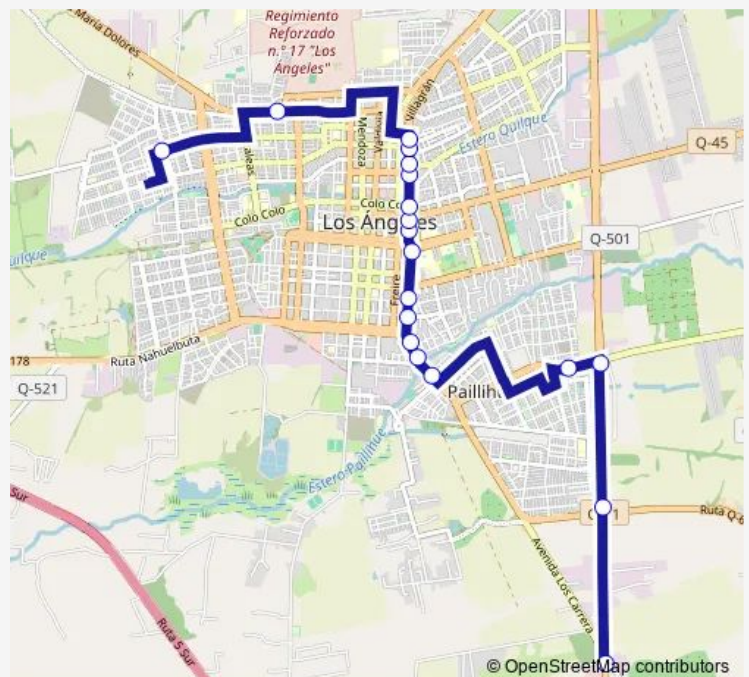

Direction

Ex Ruta Panamericana — Bombero Fco. Rioseco / Poniente

19 stops

[Open route schedule](#)

Ex Ruta Panamericana

Las Industrias

Las Industrias

Francisco Encina / Bogota

Villagran / Colo Colo

Villagran / Tucapel

Villagran / Lientur

Villagran / Galvarino

Villagran / Janequeo

Orompello / San Luis

Bombero Fco. Rioseco / Poniente

Route schedule

Ex Ruta Panamericana — Bombero Fco. Rioseco / Poniente

Monday 07:15-20:15

Tuesday 07:15-20:15

Wednesday 07:15-20:15

Thursday 07:15-20:15

Friday 07:15-20:15

Saturday 07:15-20:15

Sunday 07:15-20:15

Route info

Direction: Ex Ruta Panamericana

Stops: 19

Trip Duration: 0 hour 35 min

7_I Bus time schedules and route maps are available in an offline PDF at busmaps.com. Use the busmaps.com website to see live bus times, train schedule or subway schedule, and step-by-step directions for all public transit in Los Angeles