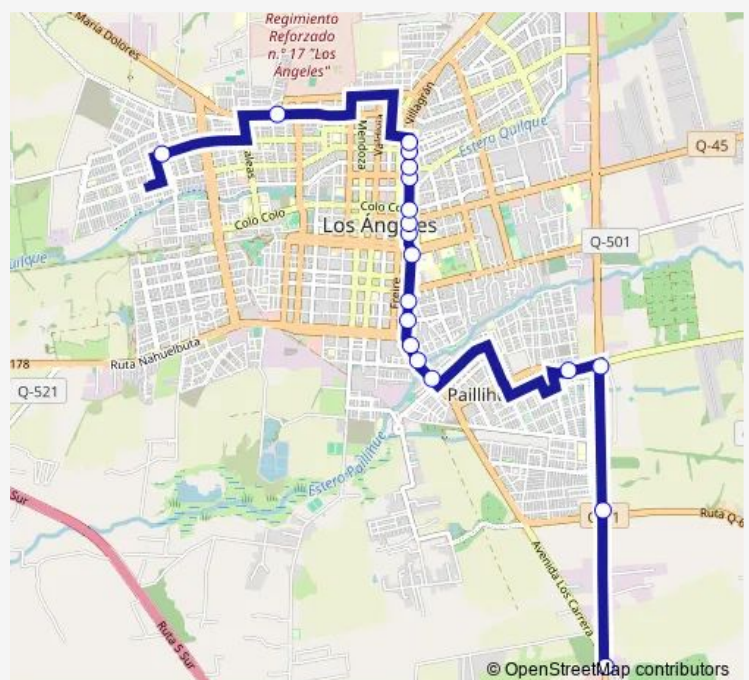

### Direction

Ex Ruta Panamericana — Bombero Fco. Rioseco / Poniente

19 stops

[Open route schedule](#)

Ex Ruta Panamericana

Las Industrias

Las Industrias

Francisco Encina / Pto. Alegre

### Route schedule

Ex Ruta Panamericana — Bombero Fco. Rioseco / Poniente

Monday 07:15-20:15

Tuesday 07:15-20:15

Wednesday 07:15-20:15

Thursday 07:15-20:15

Friday 07:15-20:15

Saturday 07:15-20:15

### Route info

Direction: Ex Ruta Panamericana

Stops: 19

Trip Duration: 0 hour 35 min

7\_I Bus time schedules and route maps are available in an offline PDF at [busmaps.com](https://busmaps.com). Use the [busmaps.com](https://busmaps.com) website to see live bus times, train schedule or subway schedule, and step-by-step directions for all public transit in Los Angeles