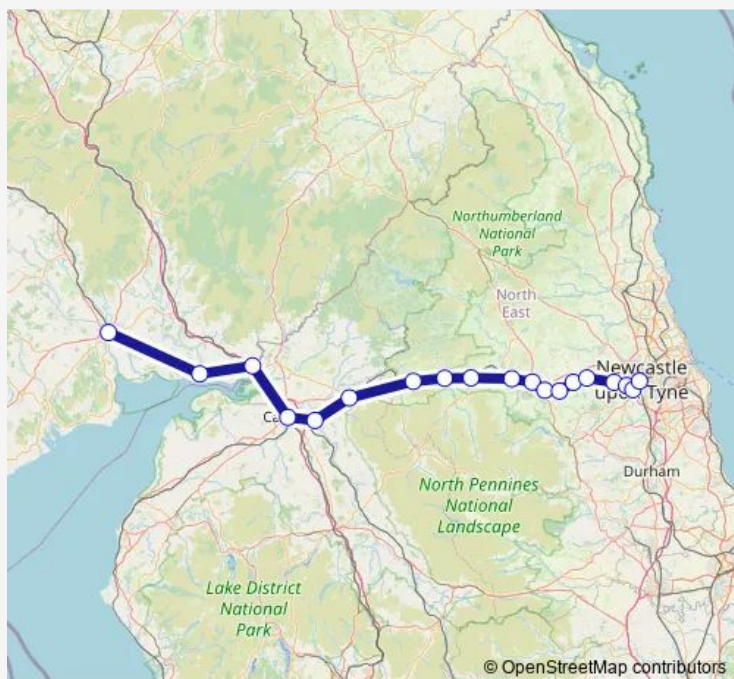

### Route schedule

Dumfries — Newcastle

Monday 06:18-07:41

Tuesday 06:18-07:41

Wednesday 06:18-07:41

Thursday 06:18-07:41

Friday 06:18-07:41

Saturday 06:18-07:41

### Route info

Direction: Dumfries

Stops: 19

Trip Duration: 2 hour 16 min

■ Sr:Dmf->Ncl — SR train service from DMF to Ncl

Sr:Dmf->Ncl Rail time schedules and route maps are available in an offline PDF at [busmaps.com](https://busmaps.com). Use the [busmaps.com](https://busmaps.com) website to see live bus times, train schedule or subway schedule, and step-by-step directions for all public transit in Newcastle upon Tyne