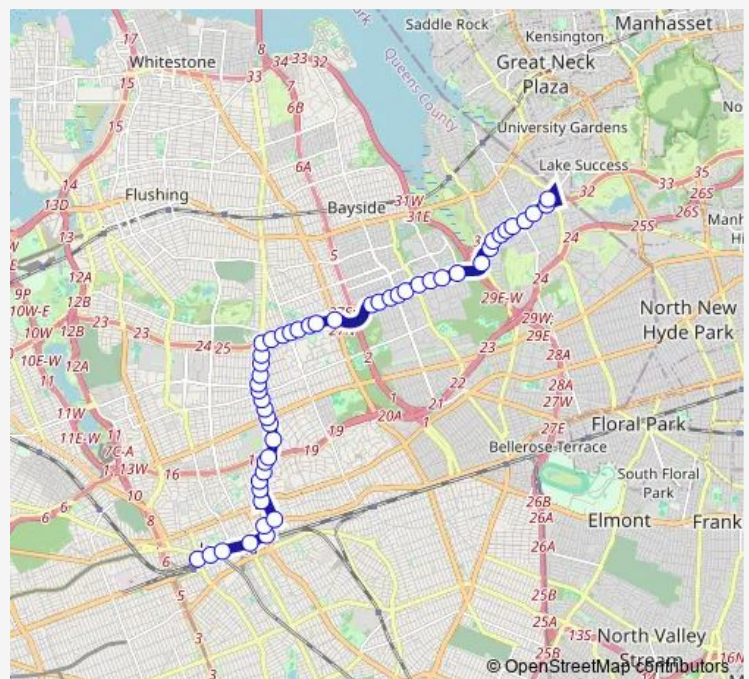

Horace Harding Expwy/211 St

Horace Harding Expwy/Oceania St

Horace Harding Expwy/207 St

Horace Harding Expwy/202 St

Horace Harding Expwy/Francis Lewis Blvd

Route schedule

Nassau Blvd/Little Neck Pkwy — Archer AV/Sutphin Blvd

Monday 05:00-00:30⁺¹

Tuesday 05:00-00:30⁺¹

Wednesday 05:00-00:30⁺¹

Thursday 05:00-00:30⁺¹

Friday 05:00-00:30⁺¹

Saturday 05:30-00:30⁺¹

Sunday 05:30-00:30⁺¹

Route info

Direction: Nassau Blvd/Little Neck Pkwy

Stops: 52

Trip Duration: 0 hour 41 min

Q30 — Little Neck or Queensborough Community College - Jamaica

Horace Harding Expwy/197 St

Horace Harding Expwy/Peck Av

Horace Harding Expwy/190 St

Horace Harding Expwy/188 St

Horace Harding Expwy/185 St

Horace Harding Expwy/183 St

Utopia Pkwy/Horace Harding Expwy

Utopia Pkwy/65 Av

Utopia Pkwy/67 Av

Utopia Pkwy/69 Av

Utopia Pkwy/Jewel Av