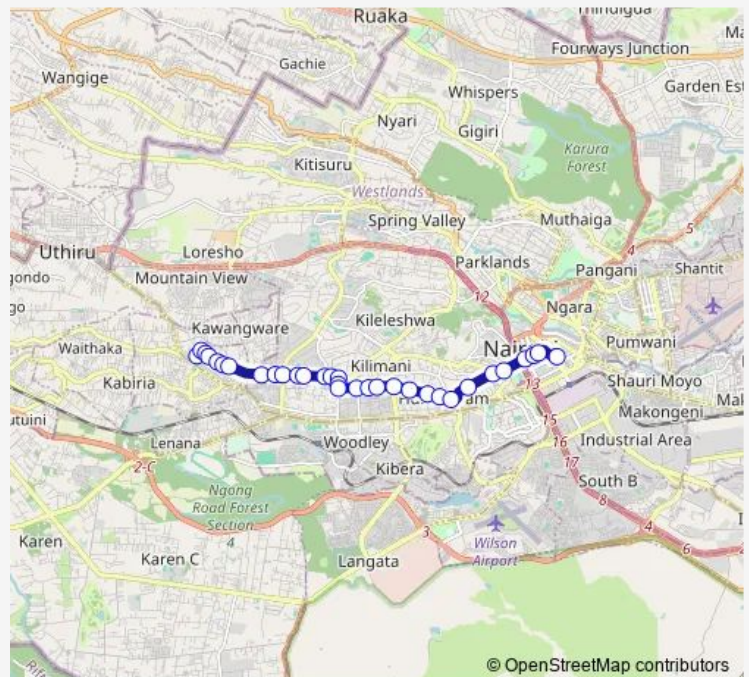

Saturday 06:00

Sunday 06:00

Route info

Direction: Kencom/Ambassadeur

Stops: 36

Trip Duration: 0 hour 46 min

046P — Ambassadeur,Kabete,Kawangware

Custoil/Thong'o

Thursday 06:00

Friday 06:00

Saturday 06:00

Sunday 06:00

Route info

Direction: Bus Track Yard

Stops: 32

Trip Duration: 0 hour 34 min