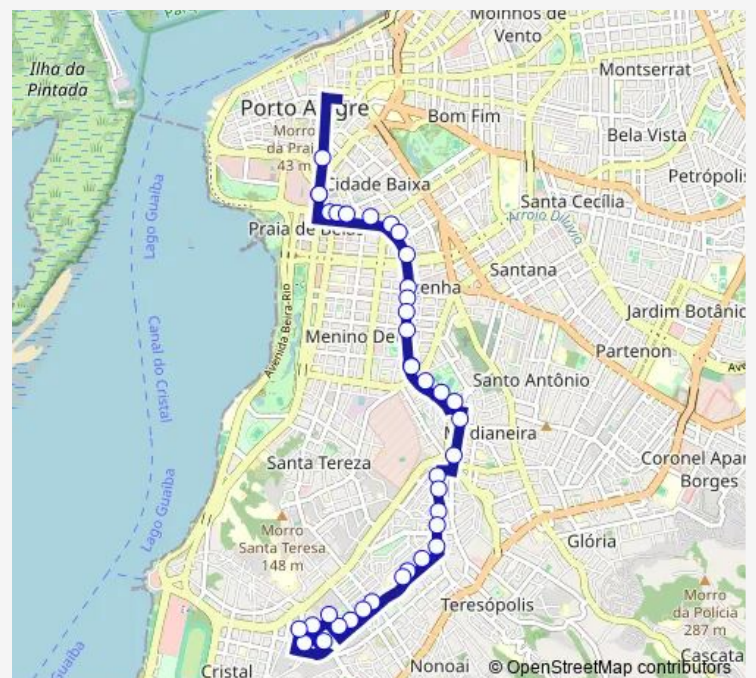

Route schedule

Borges DE Medeiros DF 1210 EF Caixa Econômica —
Cruzeiro DO SUL 2926 Somente Desembarque

Monday 06:05-22:43

Tuesday 06:05-22:43

Wednesday 06:05-22:43

Thursday 06:05-22:43

Friday 06:05-22:43

Saturday —

Sunday —

Route info

Direction: Borges DE Medeiros DF 1210 EF Caixa
Econômica

Stops: 40

Trip Duration: 0 hour 35 min

263 — Orfanotrofio

OSWALDO ROLLA (FOGUINHO) 140 PRACA

DR Carlos Barbosa 977