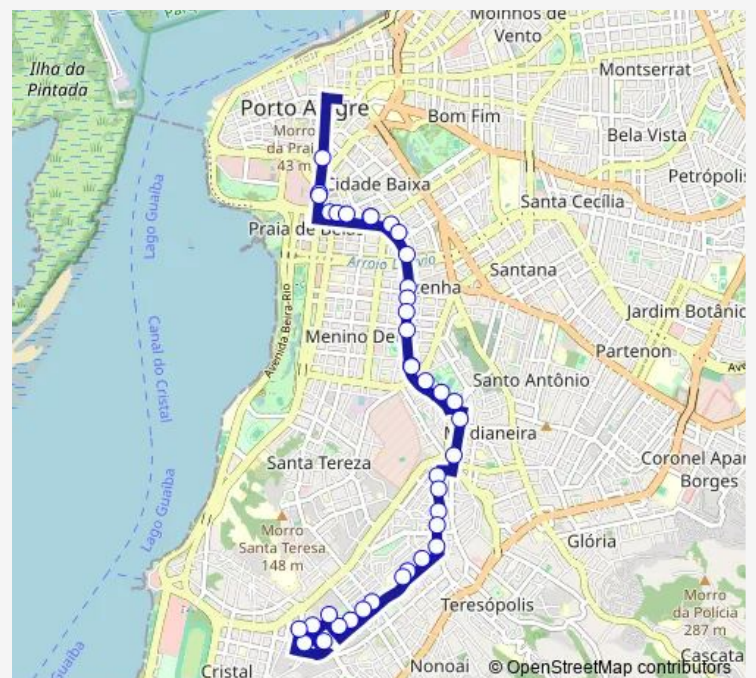

Saturday —

Sunday —

### Route info

Direction: Borges DE Medeiros DF 1210 EF Caixa  
Econômica

Stops: 38

Trip Duration: 0 hour 35 min

263 — Orfanotrofio

DR Carlos Barbosa DF 1400

Sepe Tiaraju DF 226

Sepe Tiaraju 395