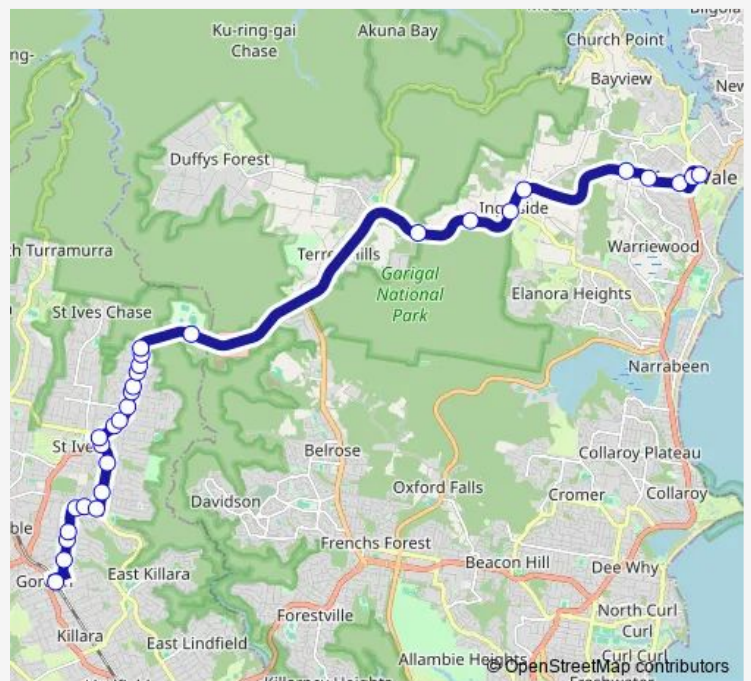

School Bus 263 Ravenswood Girls School to Pittwater Place Shopping Centre

[Go to website](#)

Direction

Gordon Station, Werona Av, Stand D — Pittwater Place Shopping Centre, Park St

30 stops

[Open route schedule](#)

- Gordon Station, Werona Av, Stand D
- Rosedale Rd At Minns Rd
- Richmond Park, Rosedale Rd
- Gordon East Public School, Rosedale Rd
- Sage St Opp Lowy Cres
- Eucalyptus St After Lynbara Av
- Eucalyptus St Opp Pindari Av
- Horace St Opp St Ives Public School
- Horace St Before Stanley St
- Link Rd Opp Corpus Christi Catholic Primary School
- Mona Vale Rd At Link Rd
- Mona Vale Rd At Garrick Rd
- Mona Vale Rd At Douglas St
- Mona Vale Rd Opp Brigidine College
- St Ives Preparatory School, Mona Vale Rd
- Mona Vale Rd Before Mawson St
- Mona Vale Rd At Palm St
- Mona Vale Rd At Kitchener St
- Mona Vale Rd After Richmond Av
- Ku-Ring-Gai Wildflower Gardens, Mona Vale Rd

Route schedule

Gordon Station, Werona Av, Stand D — Pittwater Place Shopping Centre, Park St

Monday	15:36
Tuesday	15:36
Wednesday	15:36
Thursday	15:36
Friday	15:36
Saturday	—
Sunday	—

Route info

Direction: Gordon Station, Werona Av, Stand D

Stops: 30

Trip Duration: 0 hour 32 min

St Ives Showground, Mona Vale Rd

Mona Vale Rd Opp Kimbriki Rd

Mona Vale Rd At Tumburra St

Bahai Temple, Mona Vale Rd

Mona Vale Rd Before Chiltern Rd

Mona Vale General Cemetery, Mona Vale Rd