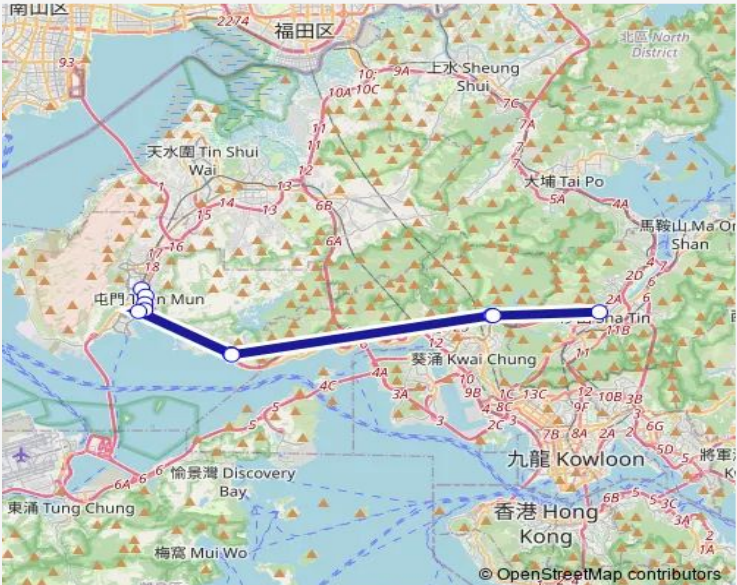

Route schedule

[Ctb] SHA TIN Station[[Kmb+Ctb] SHA TIN Station BUS Terminus/<Br>Sha TIN Station[[Kmb] SHA TIN Station BUS Terminus — [Ctb] Tuen MUN Station[[Kmb] Tuen MUN Station BUS Terminus[[Lrtfeeder] Tuen MUN Station[[Lrtfeeder] Tuen MUN Station[[Lwb] Tuen MUN Station BUS Terminus

Stops: 11

Trip Duration: 0 hour 47 min