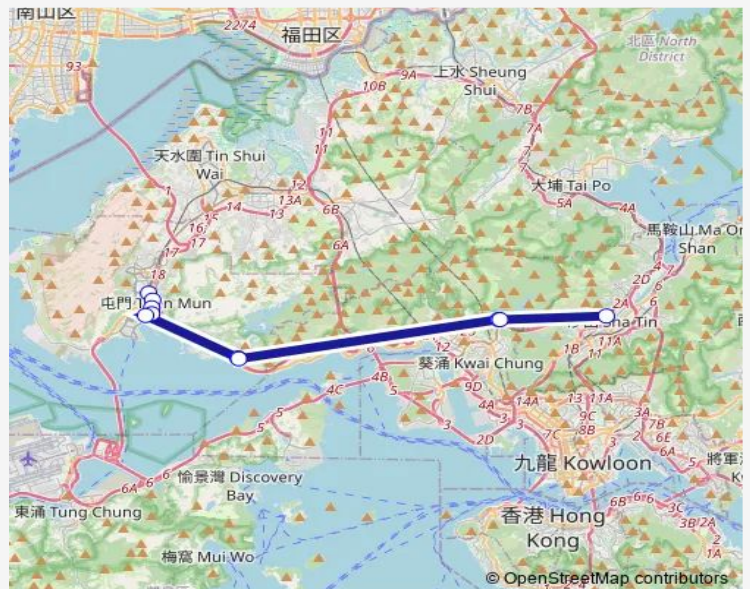

[Kmb] Shing MUN Tunnels BUS Interchange

[Kmb] Shing MUN Tunnels BUS Interchange

[Kmb] Tuen MUN Road Interchange

[Ctb] Tuen MUN Road BUS-BUS Interchange, Tuen MUN Road[[Kmb] Tuen MUN Road Interchange

[Ctb] Goodview Garden, HOI CHU Road[[Kmb] Goodview Garden[[Lwb] Goodview Garden

[Ctb] Tsui Ning Garden, HOI CHU Road[[Kmb] Tsui Ning Garden[[Lwb] Tsui Ning Garden

[Kmb] YAU OI Estate[[Lrtfeeder] YAU OI Estate[[Lwb] YAU OI Estate

[Ctb] Tuen MUN Town Centre, Tuen MUN Heung SZE WUI Road[[Kmb] Tuen MUN Park[[Lrtfeeder] LR Town Centre Stop[[Lwb] Tuen MUN Park

[Kmb] Tuen MUN Station BUS Terminus

[Ctb] Tuen MUN Station[[Kmb] Tuen MUN Station BUS Terminus[[Lrtfeeder] Tuen MUN Station[[Lrtfeeder] Tuen MUN Station[[Lwb] Tuen MUN Station BUS Terminus

Route schedule

[Ctb] SHA TIN Station[[Kmb+Ctb] SHA TIN Station BUS Terminus/
Sha TIN Station[[Kmb] SHA TIN Station BUS Terminus — [Ctb] Tuen MUN Station[[Kmb] Tuen MUN Station BUS Terminus[[Lrtfeeder] Tuen MUN Station[[Lrtfeeder] Tuen MUN Station[[Lwb] Tuen MUN Station BUS Terminus

Monday	06:10-22:30
Tuesday	06:10-22:30
Wednesday	06:10-22:30
Thursday	06:10-22:30
Friday	06:10-22:30
Saturday	06:10-23:00
Sunday	06:10-22:00

Route info

Direction: [Ctb] SHA TIN Station[[Kmb+Ctb] SHA TIN Station BUS Terminus/
Sha TIN Station[[Kmb] SHA TIN Station BUS Terminus

Stops: 11

Trip Duration: 0 hour 46 min