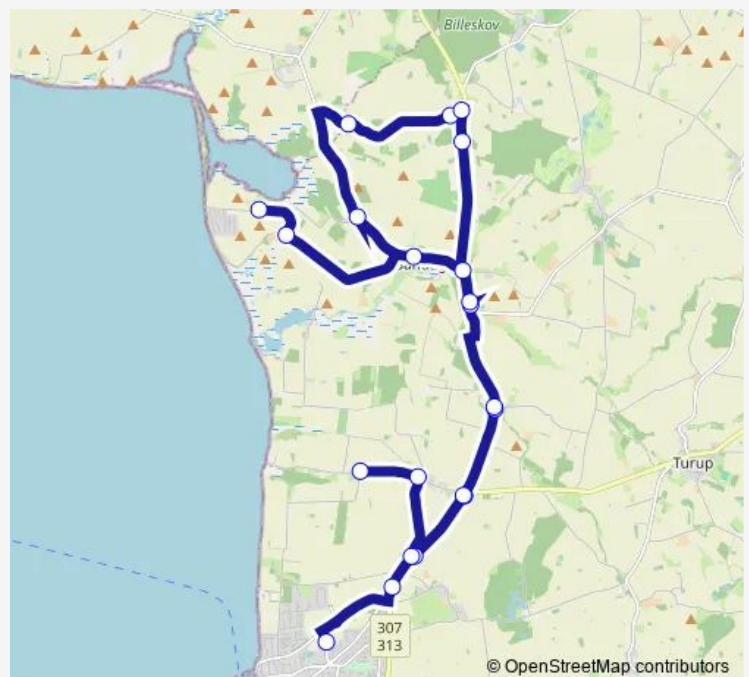

Salbrovads skolen (Assens Kommune)

Route schedule

Assens Rådhus (Assens Kommune) — Aborgvej (Assens Kommune)

Monday 14:10

Tuesday 14:10

Wednesday 14:10

Thursday 14:10

Friday 14:10

Saturday —

Sunday —

Route info

Direction: Assens Rådhus (Assens Kommune)

Stops: 23

Trip Duration: 0 hour 58 min

Mygindvej (Assens Kommune)

Aborgvej (Assens Kommune)

Direction

Niels Kjærbyes Vej (Assens Kommune) — Aborg Mark (Assens Kommune)

21 stops

[Open route schedule](#)

Niels Kjærbyes Vej (Assens Kommune)

Zone 82 (Assens Kommune)

Bystævnevej (Assens Kommune)

Aborgvej (Assens Kommune)

Monday 07:05

Tuesday 07:05

Wednesday 07:05

Thursday 07:05

Friday 07:05

Saturday —

Sunday —

Route info