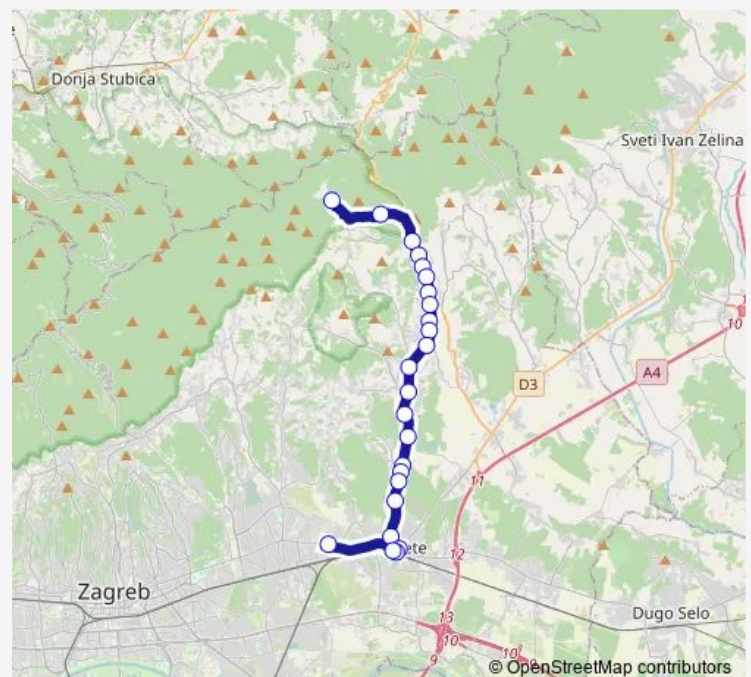

Đurđekovec

Reber, Habeki

Kralji

Cvjetna cesta

Odvojak Reber

Škola Kašina

Kašina - centar

Kašina 110

## Route schedule

Dubec — Kašina-okretište

Monday 05:00-20:00

Tuesday 05:00-20:00

Wednesday 05:00-20:00

Thursday 05:00-20:00

Friday 05:00-20:00

Saturday 06:15-19:10

## Route info

Direction: Dubec

Stops: 22

Trip Duration: 0 hour 29 min

263 — Dubec-Ses.-Kaš.-P.G.

## Route info

Direction: Kašina-okretište

Stops: 22

Trip Duration: 0 hour 29 min