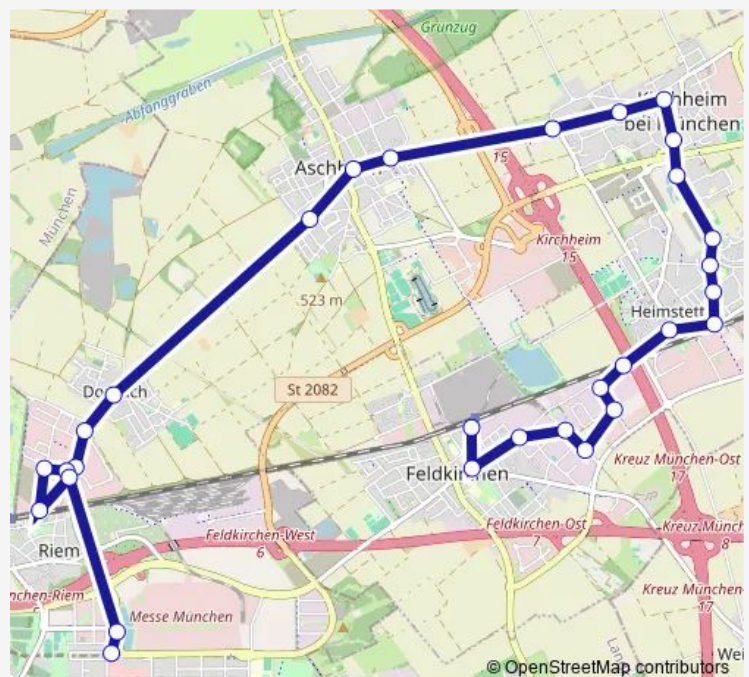

### Direction

Messestadt West — Feldkirchen

29 stops

[Open route schedule](#)

Messestadt West

Am Messesee

Dornach, Otto-Hahn-Str.

Dornach, K.-Hammerschmidt-Str.

### Route schedule

Messestadt West — Feldkirchen

Monday	05:01-01:11 <sup>+1</sup>
Tuesday	05:01-01:11 <sup>+1</sup>
Wednesday	05:01-01:11 <sup>+1</sup>
Thursday	05:01-01:11 <sup>+1</sup>
Friday	05:01-02:23 <sup>+1</sup>
Saturday	05:31-02:23 <sup>+1</sup>
Sunday	05:31-00:31 <sup>+1</sup>

### Route info

Direction: Messestadt West

Stops: 29

Trip Duration: 0 hour 39 min

263

Heimstetten, Ulrichskapelle

Heimstetten, Am Werbering

Heimstetten, Feldkirchener Str

## Route info

Direction: Feldkirchen

Stops: 30

Trip Duration: 0 hour 37 min

Dornach, K.-Hammerschmidt-Str.

Riem (S) Dornach

Dornach, Bahnhofstr.

Am Messesee