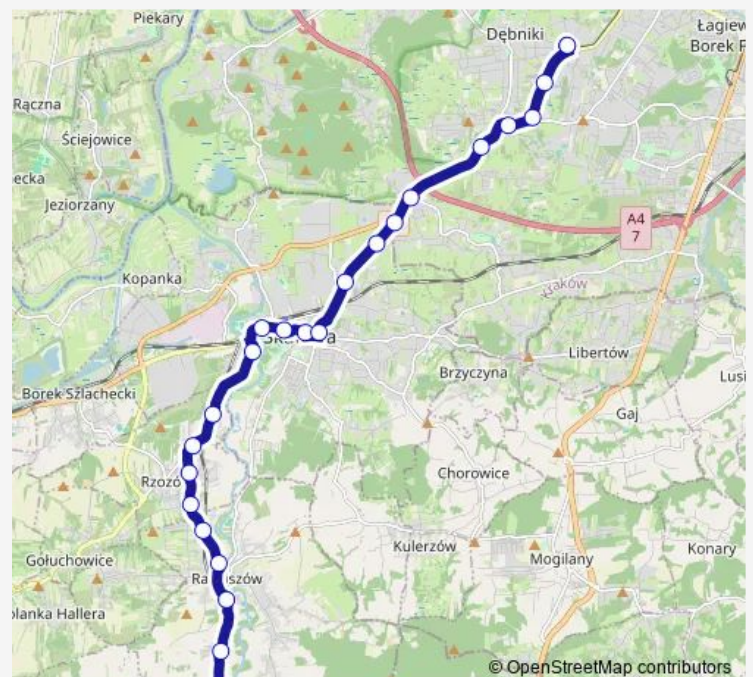

Saturday 05:19-22:13

Sunday 07:13-22:13

Route info

Direction: Radziszów Pkp

Stops: 24

Trip Duration: 0 hour 34 min

Babińskiego

Bunscha