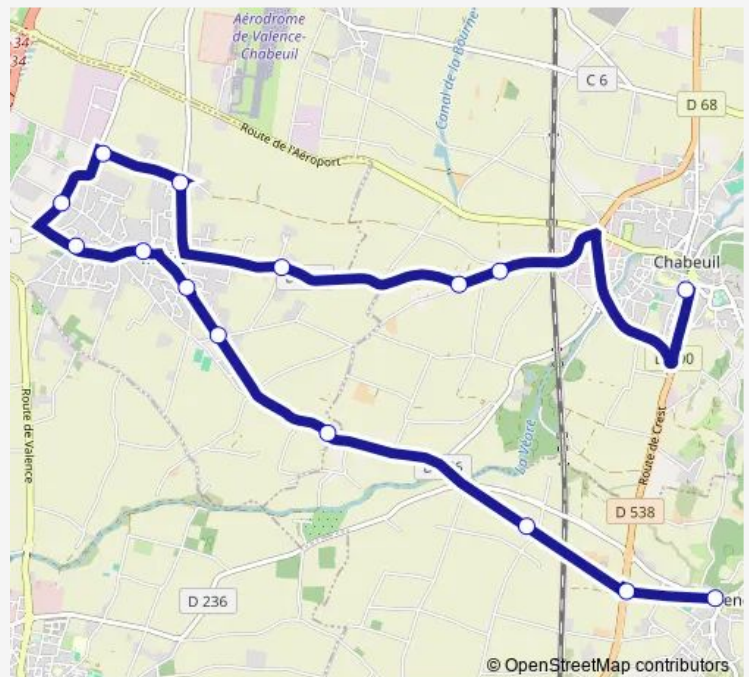

Direction

Montvendre Village — Chabeuil Gare Routiere

15 stops

[Open route schedule](#)

Montvendre Village

L'Ossel

Plan DU Moulin

LES Veores

Crozat

Maltras

Chabeuil Gare Routiere

Route schedule

Montvendre Village — Chabeuil Gare Routiere

Monday —

Tuesday —

Wednesday 08:23

Thursday —

Friday —

Saturday —

Sunday —

Route info

Direction: Montvendre Village

Stops: 15

Trip Duration: 0 hour 27 min