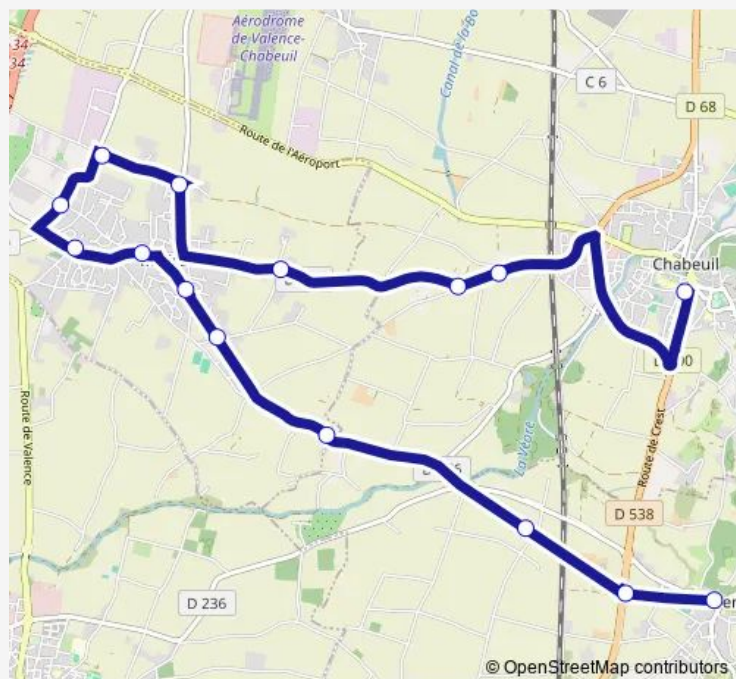

Direction

Montvendre Village — Chabeuil Gare Routiere

15 stops

[Open route schedule](#)

Montvendre Village

L'Ossel

Plan DU Moulin

LES Veores

BEL Air

Malissard LES Roches

Malissard Mairie

Sylvestre

RUE DES Ecoles

LA Ruelle

Tresorerie

Boudets

Crozat

Maltras

Chabeuil Gare Routiere

Route schedule

Montvendre Village — Chabeuil Gare Routiere

Monday —

Tuesday —

Wednesday 08:23

Thursday —

Friday —

Saturday —

Sunday —

Route info

Direction: Montvendre Village

Stops: 15

Trip Duration: 0 hour 27 min