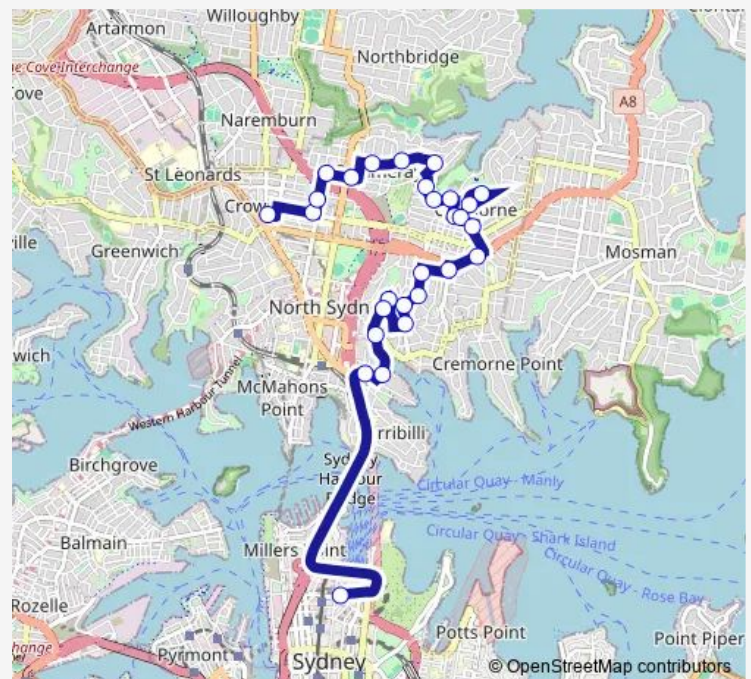

### Route info

Direction: Wynyard Station, York St, Stand L

Stops: 29

Trip Duration: 0 hour 40 min

263 — City Bridge St to Crows Nest via Cremorne

Carter St Opp Colin St

Palmer St Opp Cammeray Public School