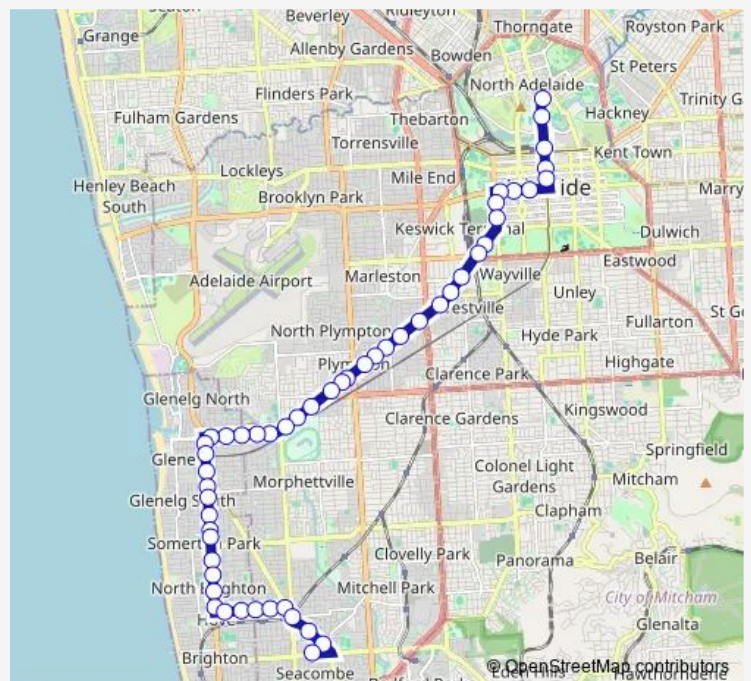

Stop 6 Anzac Hwy - South East side

Stop 7 Anzac Hwy - South East side

Stop 8 Anzac Hwy - South East side

Stop 9 Anzac Hwy - South East side

Stop 10 Anzac Hwy - South East side

Stop 11 Anzac Hwy - South East side

Route schedule

Stop 2 King William Rd - South East side — Zone D Marion Interchange - South side

Monday 05:45-22:28

Tuesday 05:45-22:28

Wednesday 05:45-22:28

Thursday 05:45-22:28

Friday 05:45-22:28

Saturday 06:56-23:20

Sunday 08:26-22:20

Route info

Direction: Stop 2 King William Rd - South East side

Stops: 52

Trip Duration: 0 hour 42 min

263 — Marion Centre Interchange to City

Stop 12 Anzac Hwy - South East side

Stop 13 Anzac Hwy - South East side

Saturday 07:17-22:50

Sunday 08:15-22:50

Route info

Direction: Zone D Marion Interchange - South side

Stops: 42

Trip Duration: 0 hour 38 min

Stop 18 Anzac Hwy - North side

Stop 17 Anzac Hwy - North side