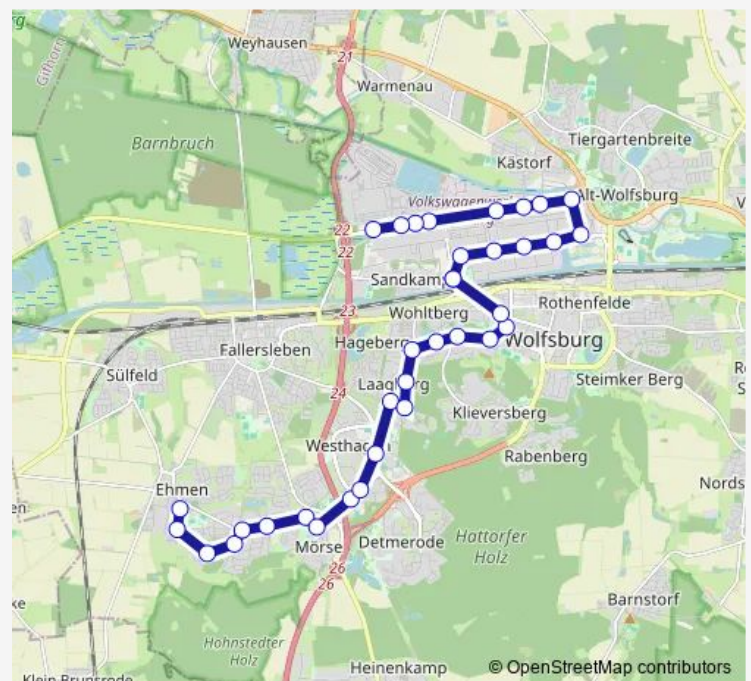

Wolfsburg, VW Tor Sandkamp

Route schedule

Wolfsburg, Kreuzkamp — Wolfsburg, VW Haupteing. Fe

Monday 05:29-21:29

Tuesday 05:29-21:29

Wednesday 05:29-21:29

Thursday 05:29-21:29

Friday 05:29-21:29

Saturday —

Sunday —

Route info

Direction: Wolfsburg, Kreuzkamp

Stops: 35

Trip Duration: 0 hour 49 min

Wolfsburg, VW Tor Sandkamp

Wolfsburg, VW Eingang 73

Saturday 05:58

Sunday —

Route info

Direction: Wolfsburg, VW Eingang 73

Stops: 31

Trip Duration: 0 hour 40 min

Wolfsburg, Kolonie

Wolfsburg, Waldfrieden

Wednesday 14:23-22:23

Thursday 14:23-22:23

Friday 14:23-22:23

Saturday —

Sunday —

Route info

Direction: Wolfsburg, VW Haupteing. Fe

Stops: 35