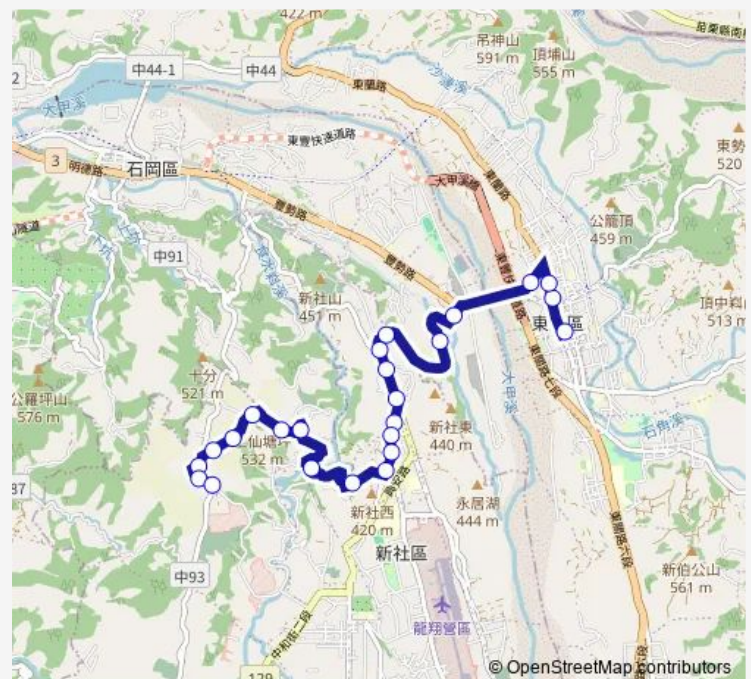

Saturday 06:10-17:20

Sunday 06:10-17:20

Route info

Direction: Tc_東勢

Stops: 24

Trip Duration: 0 hour 19 min

263 — 263_東勢_崑山

Tc_崑南崑崙巷口

Wednesday 06:40-17:50

Thursday 06:40-17:50

Friday 06:40-17:50

Saturday 06:40-17:50

Sunday 06:40-17:50

Route info

Direction: Tc_崑山

Stops: 22