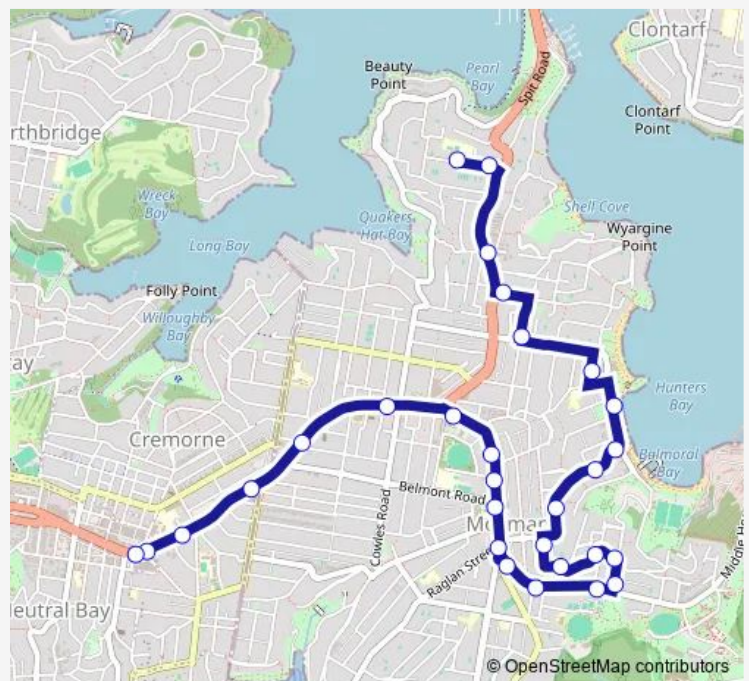

School Bus 609n Beauty Pt PS to Military Rd at Wycombe Rd

[Go to website](#)

**Direction**

Beauty Point Public School, Medusa St — Neutral Bay Junction, Military Rd, Stand B

29 stops

[Open route schedule](#)

Beauty Point Public School, Medusa St

Medusa St Before Spit Rd

Spit Rd Opp Bickell Rd

Stanton Rd After Spit Rd

Moruben Rd At Awaba St

Queenwood School For Girls, Waitovu St

The Esplanade Opp Hunter Park

Raglan St At The Esplanade

Middle Head Rd At King Max St

Middle Head Rd At Bradleys Head Rd

Military Rd At Raglan St

Mosman High School, Military Rd

**Route schedule**

Beauty Point Public School, Medusa St — Neutral Bay Junction, Military Rd, Stand B

Monday	15:20
Tuesday	15:20
Wednesday	15:20
Thursday	15:20
Friday	15:20
Saturday	—
Sunday	—

**Route info**

Direction: Beauty Point Public School, Medusa St

Stops: 29

Trip Duration: 0 hour 39 min

609n — Beauty Pt PS to Military Rd at Wycombe Rd