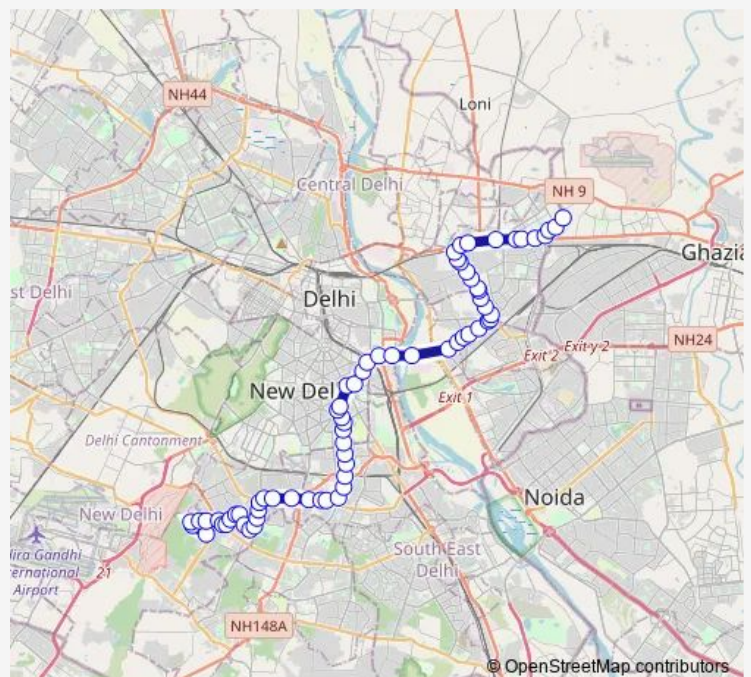

Nauroji Nagar

SJ Hospital

Aiims Ring Road

Route schedule

Cpwd Colony Vasant Vihar — New Seema Puri Depot Cluster

Monday 18:37-22:01

Tuesday 18:37-22:01

Wednesday 18:37-22:01

Thursday 18:37-22:01

Friday 18:37-22:01

Saturday 18:37-22:01

Sunday 18:37-22:01

Route info

Direction: Cpwd Colony Vasant Vihar

Stops: 68

Trip Duration: 2 hour 5 min

623extdn

BusMaps

South Extension

South Extension

PT College Kotla

Defence Colony

Sewa Nagar Flyover

J L Nehru Stadium