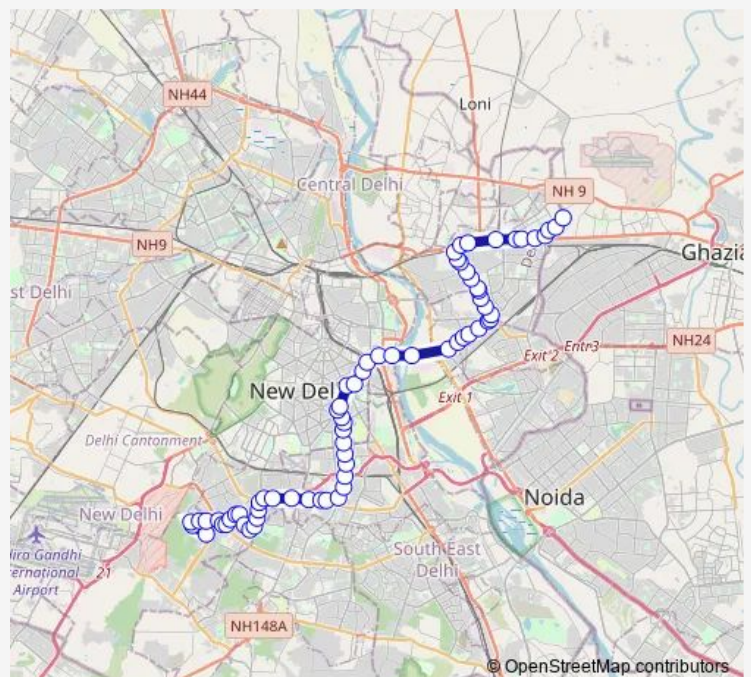

Nauroji Nagar

SJ Hospital

Aiims Ring Road

Route schedule

Cpwd Colony Vasant Vihar — New Seema Puri Depot Cluster

Monday 18:37-22:01

Tuesday 18:37-22:01

Wednesday 18:37-22:01

Thursday 18:37-22:01

Friday 18:37-22:01

Saturday 18:37-22:01

Sunday 18:37-22:01

Route info

Direction: Cpwd Colony Vasant Vihar

Stops: 68

Trip Duration: 2 hour 5 min

623extdn

BusMaps

South Extension

South Extension

PT College Kotla

Defence Colony

Sewa Nagar Flyover

J L Nehru Stadium