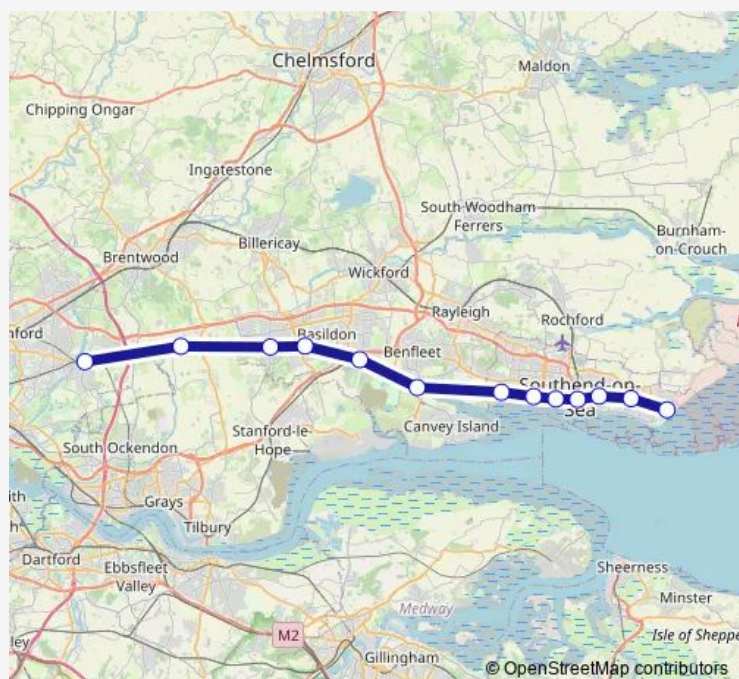

Rail Replacement Bus Service c2c Upminster - Shoeburyness

[Go to website](#)

Direction

Upminster — Shoeburyness

13 stops

[Open route schedule](#)

- Upminster
- West Horndon
- Laindon
- Basildon
- Pitsea
- Benfleet
- Leigh-on-Sea
- Chalkwell
- Westcliff-On-Sea
- Southend Central
- Southend East
- Thorpe Bay
- Shoeburyness

Route schedule

Upminster — Shoeburyness

Monday	—
Tuesday	—
Wednesday	—
Thursday	—
Friday	25:10 ⁺¹
Saturday	01:10-01:10 ⁺¹
Sunday	01:10

Route info

Direction: Upminster

Stops: 13

Trip Duration: 2 hour 3 min

■ c2c — Upminster - Shoeburyness

c2c Rail Replacement Bus Service time schedules and route maps are available in an offline PDF at busmaps.com. Use the busmaps.com website to see live bus times, train schedule or subway schedule, and step-by-step directions for all public transit in Southend-on-Sea