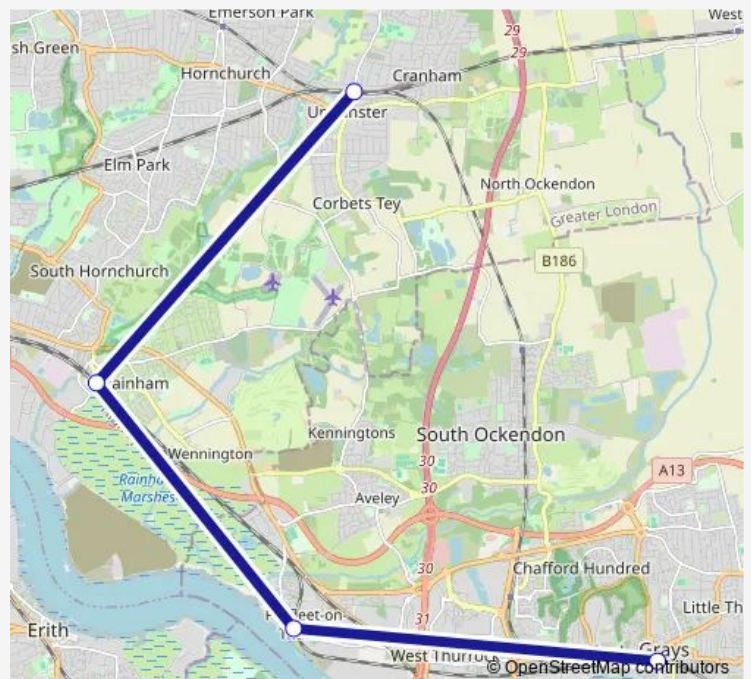

### Route info

Direction: Upminster

Stops: 4

Trip Duration: 0 hour 32 min

c2c — Grays - Upminster

**Direction**

Grays — Upminster

4 stops