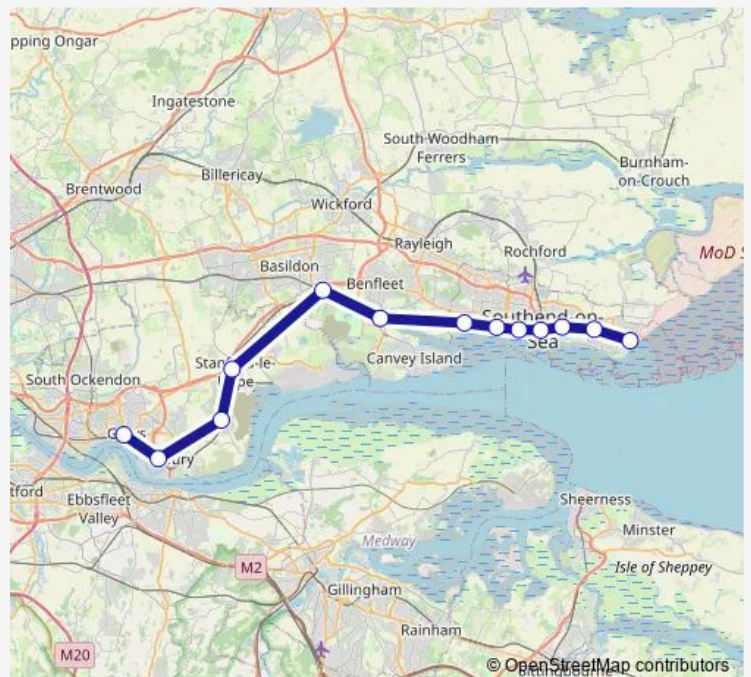

### Direction

Grays — Shoeburyness

13 stops

[Open route schedule](#)

- Grays
- Tilbury Town
- East Tilbury
- Stanford-le-Hope
- Pitsea
- Benfleet
- Leigh-on-Sea
- Chalkwell
- Westcliff-On-Sea
- Southend Central
- Southend East
- Thorpe Bay
- Shoeburyness

### Route schedule

Grays — Shoeburyness

Monday	25:03 <sup>+1</sup>
Tuesday	01:03-01:03 <sup>+1</sup>
Wednesday	01:03-01:03 <sup>+1</sup>
Thursday	01:03-01:03 <sup>+1</sup>
Friday	01:03
Saturday	—
Sunday	—

### Route info

Direction: Grays

Stops: 13

Trip Duration: 1 hour 31 min

■ c2c — Grays - Shoeburyness

c2c Rail Replacement Bus Service time schedules and route maps are available in an offline PDF at [busmaps.com](https://busmaps.com). Use the [busmaps.com](https://busmaps.com) website to see live bus times, train schedule or subway schedule, and step-by-step directions for all public transit in Southend-on-Sea