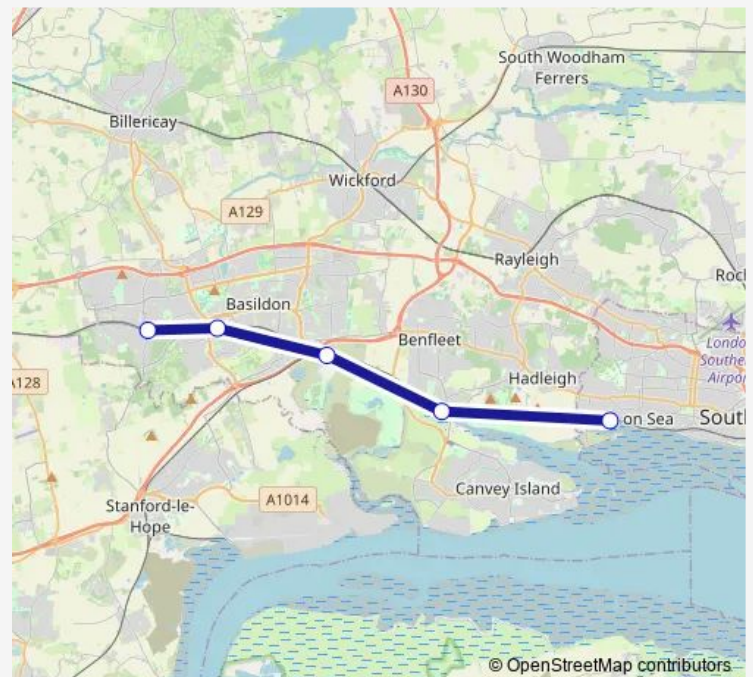

Rail Replacement Bus Service c2c Leigh-on-Sea - Laindon

[Go to website](#)

Direction

Leigh-on-Sea — Laindon

5 stops

[Open route schedule](#)

Leigh-on-Sea

Benfleet

Pitsea

Basildon

Laindon

Route schedule

Leigh-on-Sea — Laindon

Monday	—
Tuesday	—
Wednesday	—
Thursday	—
Friday	—
Saturday	—
Sunday	05:16-23:01

Route info

Direction: Leigh-on-Sea

Stops: 5

Trip Duration: 0 hour 48 min

c2c — Leigh-on-Sea - Laindon

Direction

Laindon — Leigh-on-Sea

5 stops

[Open route schedule](#)

Laindon