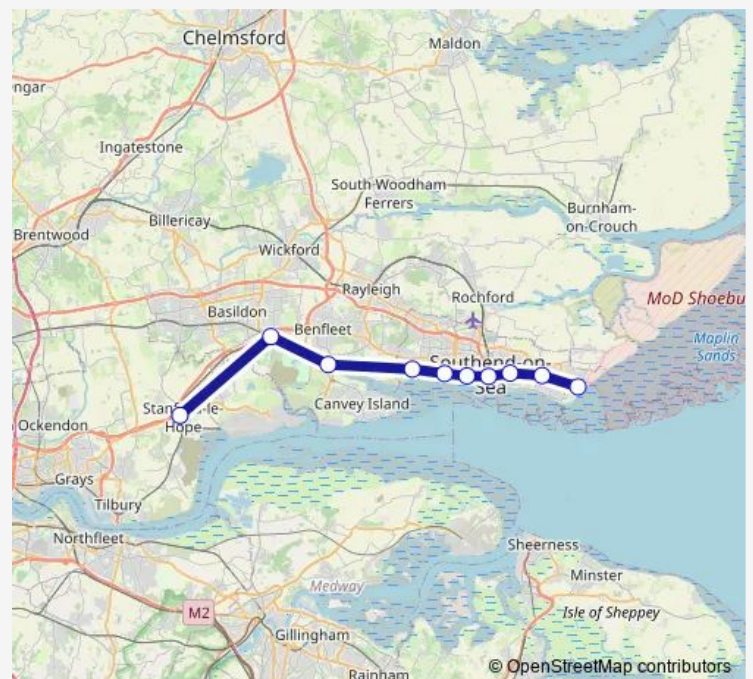

### Direction

Stanford-le-Hope — Shoeburyness

10 stops

[Open route schedule](#)

Stanford-le-Hope

Pitsea

Benfleet

Leigh-on-Sea

Chalkwell

Westcliff-On-Sea

Southend Central

Southend East

Thorpe Bay

Shoeburyness

### Route schedule

Stanford-le-Hope — Shoeburyness

Monday	25:08 <sup>+1</sup>
Tuesday	01:08-01:08 <sup>+1</sup>
Wednesday	01:08-01:08 <sup>+1</sup>
Thursday	01:08-01:08 <sup>+1</sup>
Friday	01:08
Saturday	—
Sunday	—

### Route info

Direction: Stanford-le-Hope

Stops: 10

Trip Duration: 1 hour 29 min

■ c2c — Stanford-le-Hope - Shoeburyness

c2c Rail Replacement Bus Service time schedules and route maps are available in an offline PDF at [busmaps.com](https://busmaps.com). Use the [busmaps.com](https://busmaps.com) website to see live bus times, train schedule or subway schedule, and step-by-step directions for all public transit in Southend-on-Sea