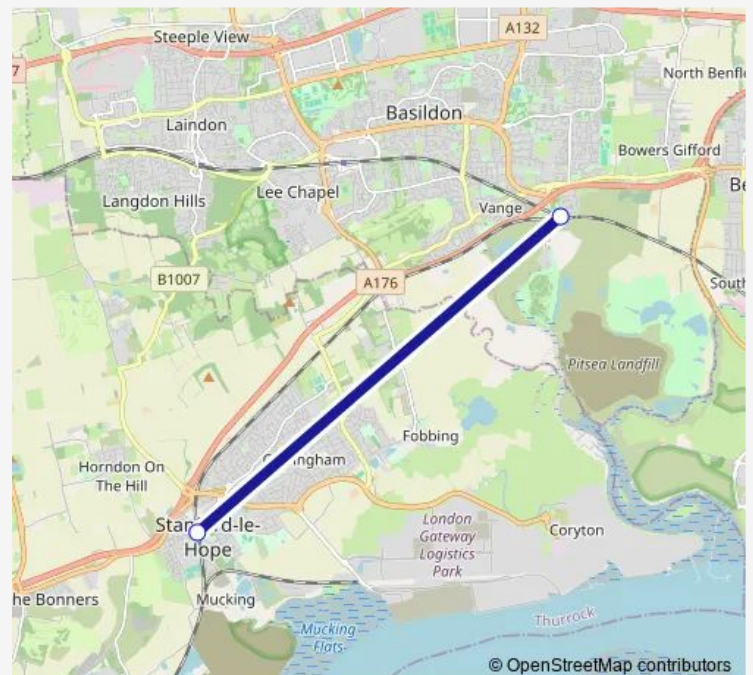

Rail Replacement Bus Service c2c Stanford-le-Hope - Pitsea

[Go to website](#)

Direction

Stanford-le-Hope — Pitsea

2 stops

[Open route schedule](#)

Stanford-le-Hope

Pitsea

Route schedule

Stanford-le-Hope — Pitsea

Monday	00:15-00:40 ⁺¹
Tuesday	00:12-01:05 ⁺¹
Wednesday	00:04-01:05 ⁺¹
Thursday	00:04-01:05 ⁺¹
Friday	00:04-01:05
Saturday	—
Sunday	06:31-00:15 ⁺¹

Route info

Direction: Stanford-le-Hope

Stops: 2

Trip Duration: 0 hour 12 min

c2c — Pitsea - Stanford-le-Hope

Direction

Pitsea — Stanford-le-Hope

2 stops

[Open route schedule](#)

Pitsea

Stanford-le-Hope

Route schedule

Pitsea — Stanford-le-Hope

Monday	22:40-23:46
Tuesday	22:13-00:48 ⁺¹
Wednesday	00:18-00:48 ⁺¹
Thursday	00:18-00:48 ⁺¹
Friday	00:18-00:48
Saturday	—
Sunday	06:14-23:45

Route info