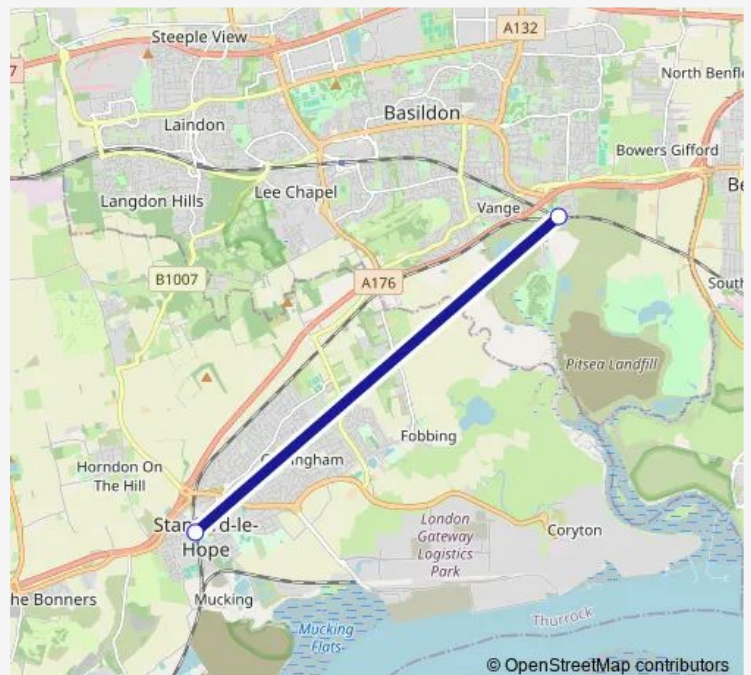

Rail Replacement Bus Service c2c Pitsea - Stanford-le-Hope

[Go to website](#)

Direction

Stanford-le-Hope — Pitsea

2 stops

[Open route schedule](#)

Stanford-le-Hope

Pitsea

Route schedule

Stanford-le-Hope — Pitsea

Monday	22:37-00:40 ⁺¹
Tuesday	00:05-00:40 ⁺¹
Wednesday	00:05-00:40 ⁺¹
Thursday	00:05-00:40 ⁺¹
Friday	00:05-00:40
Saturday	—
Sunday	06:31-23:59

Route info

Direction: Stanford-le-Hope

Stops: 2

Trip Duration: 0 hour 12 min

c2c — Stanford-le-Hope - Pitsea

Direction

Pitsea — Stanford-le-Hope

2 stops

[Open route schedule](#)

Pitsea

Stanford-le-Hope

Route schedule

Pitsea — Stanford-le-Hope

Monday	00:15-23:46
Tuesday	22:13-00:48 ⁺¹
Wednesday	00:18-00:48 ⁺¹
Thursday	00:18-00:48 ⁺¹
Friday	00:18-00:48
Saturday	—
Sunday	06:14-00:45 ⁺¹

Route info