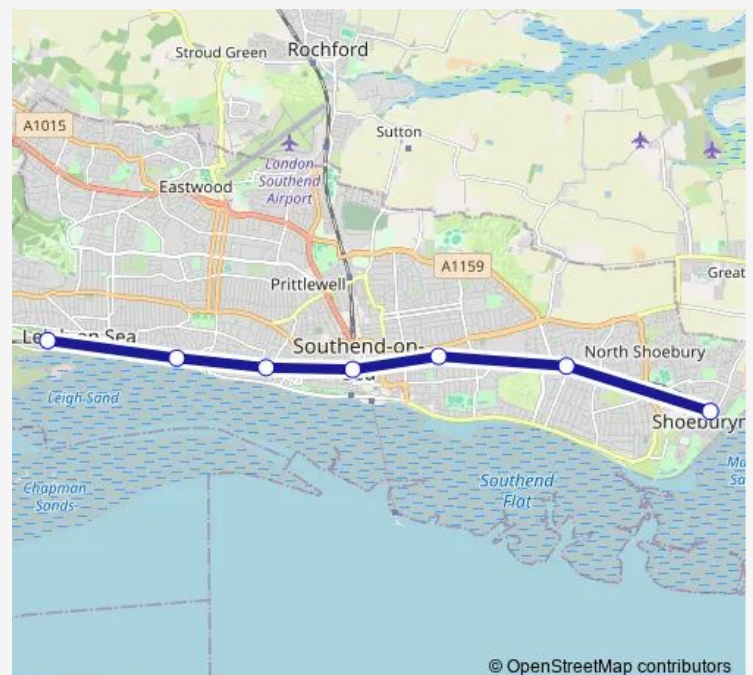

### Direction

Shoeburyness — Leigh-on-Sea

7 stops

[Open route schedule](#)

Shoeburyness

Thorpe Bay

Southend East

Southend Central

### Route schedule

Shoeburyness — Leigh-on-Sea

Monday	00:08
Tuesday	—
Wednesday	—
Thursday	—
Friday	—
Saturday	—
Sunday	05:08-00:08 <sup>+1</sup>

### Route info

Direction: Shoeburyness

Stops: 7

Trip Duration: 0 hour 37 min

© OpenStreetMap contributors

■ c2c — Leigh-on-Sea - Shoeburyness

## Direction

Leigh-on-Sea — Shoeburyness

7 stops

[Open route schedule](#)

Leigh-on-Sea

Chalkwell

Westcliff-On-Sea

Southend Central