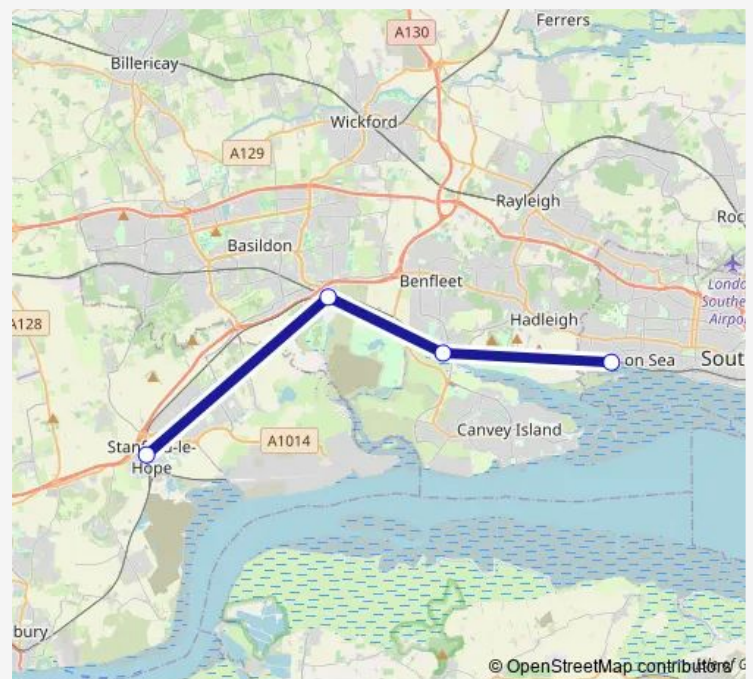

Rail Replacement Bus Service c2c Stanford-le-Hope - Leigh-on-Sea

[Go to website](#)

Direction

Stanford-le-Hope — Leigh-on-Sea

4 stops

[Open route schedule](#)

Stanford-le-Hope

Pitsea

Benfleet

Leigh-on-Sea

Route schedule

Stanford-le-Hope — Leigh-on-Sea

Monday	24:10-01:18 ⁺¹
Tuesday	00:10-01:18 ⁺¹
Wednesday	00:10-01:18 ⁺¹
Thursday	00:10-01:18 ⁺¹
Friday	00:10-01:18
Saturday	—
Sunday	—

Route info

Direction: Stanford-le-Hope

Stops: 4

Trip Duration: 0 hour 42 min

c2c — Stanford-le-Hope - Leigh-on-Sea

c2c Rail Replacement Bus Service time schedules and route maps are available in an offline PDF at busmaps.com. Use the busmaps.com website to see live bus times, train schedule or subway schedule, and step-by-step directions for all public transit in Leigh-on-Sea