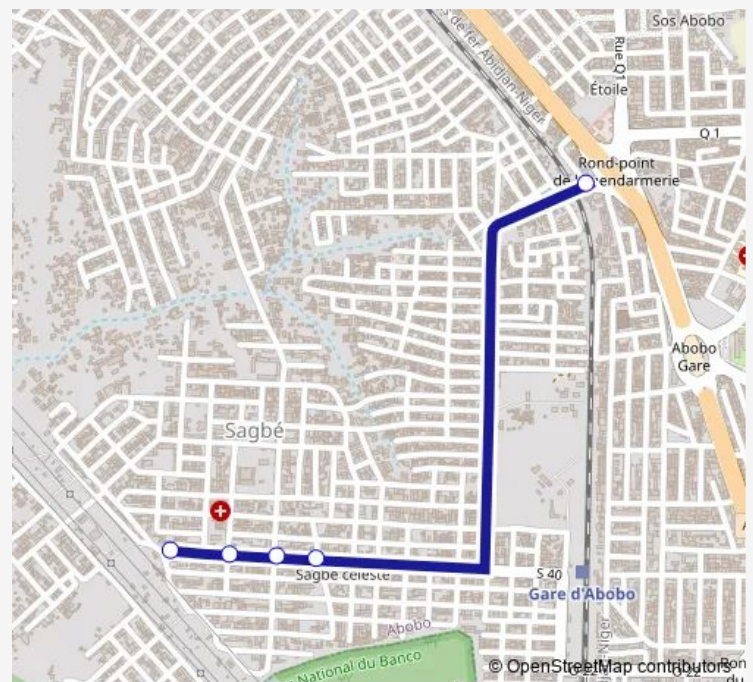

### Direction

Abobo Gendarmerie — Derrière Rail

5 stops

[Open route schedule](#)

Abobo Gendarmerie

Petit Carrefour

Gare des Taxis

1er Carrefour

### Route schedule

Abobo Gendarmerie — Derrière Rail

Monday	06:00
Tuesday	06:00
Wednesday	06:00
Thursday	06:00
Friday	06:00
Saturday	06:00
Sunday	06:00

### Route info

Direction: Abobo Gendarmerie

Stops: 5

Trip Duration: 0 hour 9 min

## Direction

Terminus Sagbé — Abobo Gendarmerie

4 stops

[Open route schedule](#)

Terminus Sagbé

Petit Carrefour

Carrefour 21ème

Abobo Gendarmerie