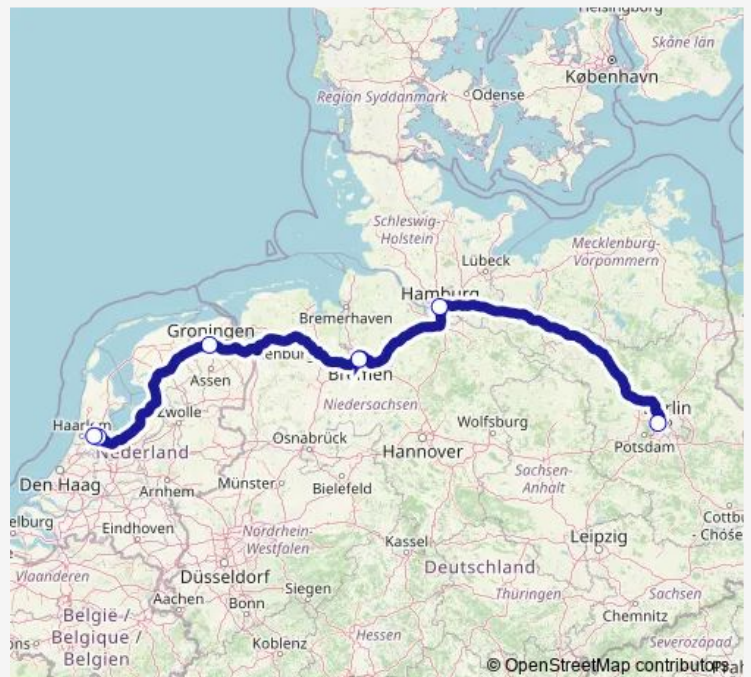

International Coach Service N75 Berlin - Amsterdam

[Go to website](#)

Direction

Berlin ZOB [Fernbus] — Amsterdam Sloterdijk

6 stops

[Open route schedule](#)

Berlin ZOB [Fernbus]

Hamburg Hauptbahnhof/Zob

Bremen Hauptbahnhof Fernbusterminal

Groningen central station

Amsterdam Centraal

Amsterdam Sloterdijk

Route schedule

Berlin ZOB [Fernbus] — Amsterdam Sloterdijk

Monday	21:45
Tuesday	21:45
Wednesday	21:45
Thursday	21:45
Friday	21:45
Saturday	21:45
Sunday	21:45

Route info

Direction: Berlin ZOB [Fernbus]

Stops: 6

Trip Duration: 10 hour 0 min

N75 — Berlin - Amsterdam

Direction

Berlin ZOB [Fernbus] — Amsterdam Sloterdijk

6 stops