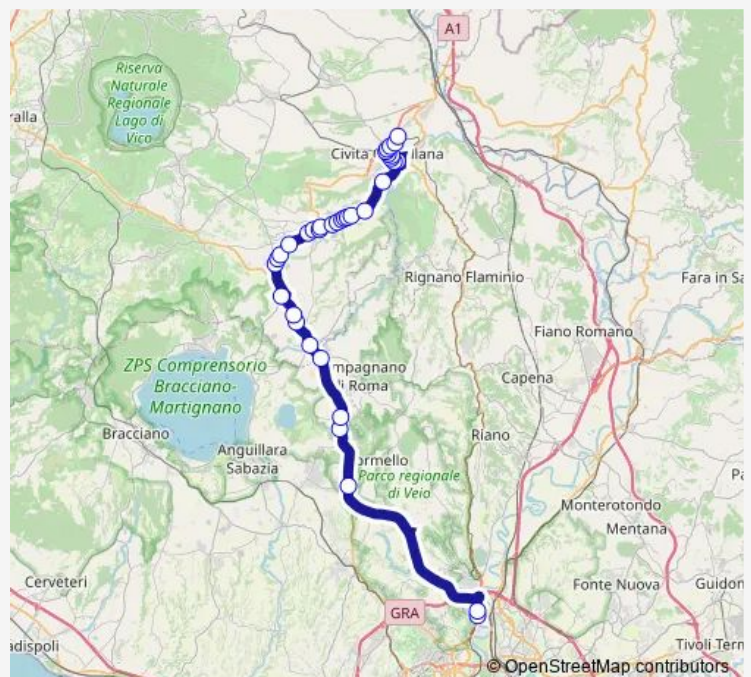

Route schedule

Roma | Saxa Rubra Partenze # f1495 — Civita | Via Terni
Via Palombara # f2266

Monday 18:30

Tuesday 18:30

Wednesday 18:30

Thursday 18:30

Friday 18:30

Saturday 18:15

Sunday —

Route info

Direction: Roma | Saxa Rubra Partenze # f1495

Stops: 36

Trip Duration: 1 hour 15 min

Roma Saxa Rubra - Civita Castellana # Cc711d

Castel S. Elia | Piazza Margherita # f2090

Castel S. Elia | Via Cascine # f2091