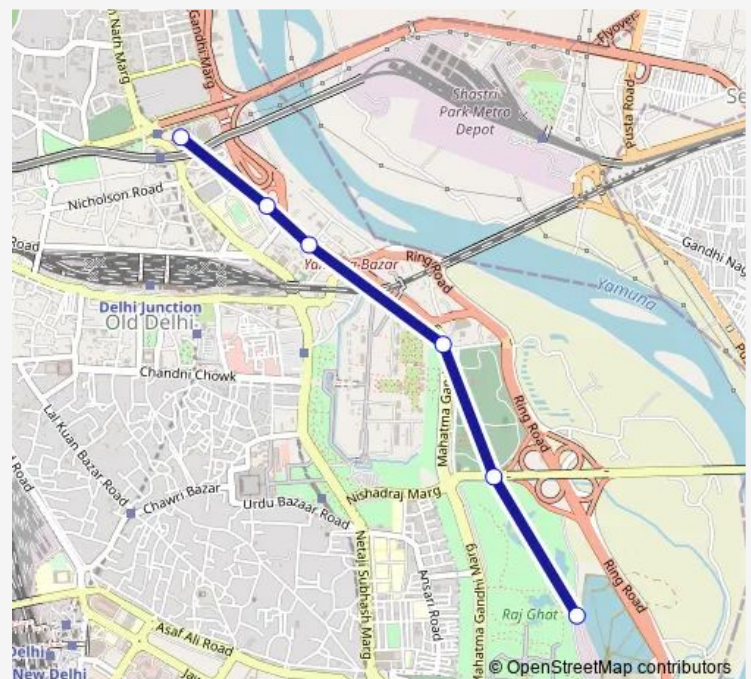

Bus 205lstdown

[Go to website](#)

Direction

Rajghat Depot — Kashmere Gate City bus Terminal

6 stops

[Open route schedule](#)

Rajghat Depot

Shanti Van Crossing

Vijay Ghat

Hanuman Mandir / Yamuna Bazar

GGs Indraprastha University Kashmere Gate

Kashmere Gate City bus Terminal

Route schedule

Rajghat Depot — Kashmere Gate City bus Terminal

Monday 12:10-16:49

Tuesday 12:10-16:49

Wednesday 12:10-16:49

Thursday 12:10-16:49

Friday 12:10-16:49

Saturday 12:10-16:49

Sunday 12:10-16:49

Route info

Direction: Rajghat Depot

Stops: 6

Trip Duration: 0 hour 14 min

205lstdown

BusMaps

2051stldown Bus time schedules and route maps are available in an offline PDF at busmaps.com. Use the busmaps.com website to see live bus times, train schedule or subway schedule, and step-by-step directions for all public transit in Delhi