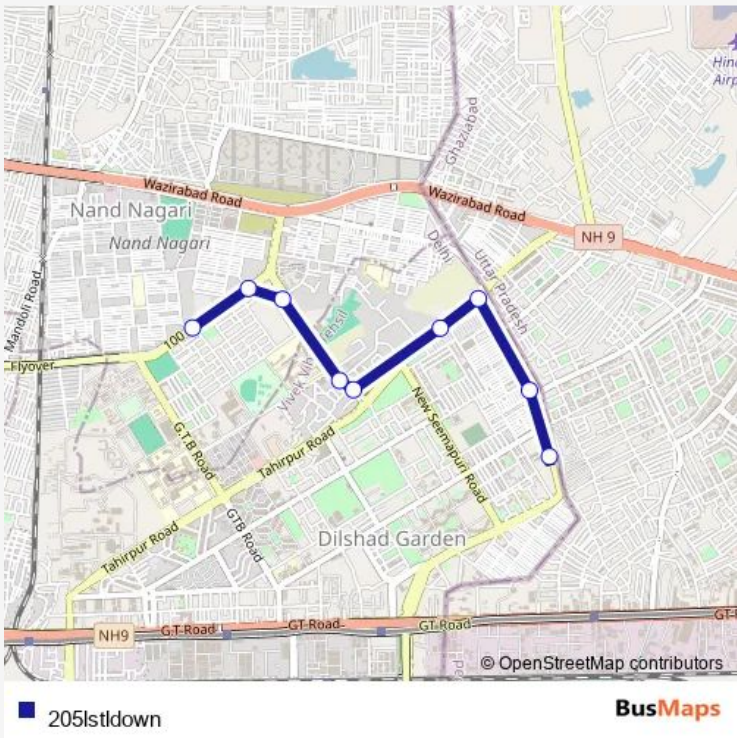

Bus 205lstdown

[Go to website](#)

Direction
 New Seema Puri Depot Cluster — Nand Nagari Terminal
 9 stops
[Open route schedule](#)

- New Seema Puri Depot Cluster
- Shalimar Garden More
- DLF More
- Tahir Pur
- Anand Gram
- Anand Gram Kusht Ashram
- Sunder Nagri
- Nand Nagari E-Block
- Nand Nagari Terminal

Route schedule
 New Seema Puri Depot Cluster — Nand Nagari Terminal

Monday	06:06-19:36
Tuesday	06:06-19:36
Wednesday	06:06-19:36
Thursday	06:06-19:36
Friday	06:06-19:36
Saturday	06:06-19:36
Sunday	06:06-19:36

Route info
 Direction: New Seema Puri Depot Cluster
 Stops: 9
 Trip Duration: 0 hour 12 min

2051stldown Bus time schedules and route maps are available in an offline PDF at busmaps.com. Use the busmaps.com website to see live bus times, train schedule or subway schedule, and step-by-step directions for all public transit in New Delhi