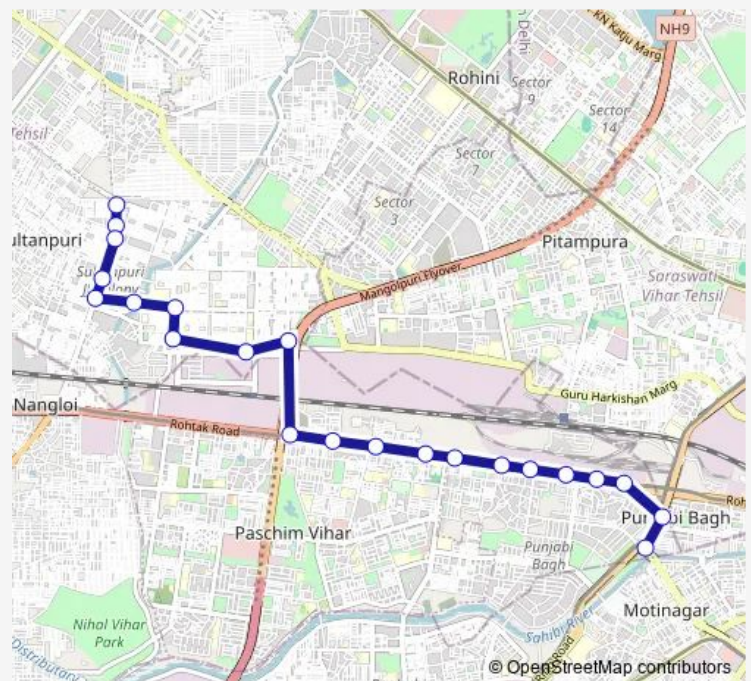

Shivaji Park

Agarsen Hospital

Punjabi Bagh East

Route schedule

Sultanpuri Terminal — Punjabi Bagh Terminal

Monday 10:56-15:08

Tuesday 10:56-15:08

Wednesday 10:56-15:08

Thursday 10:56-15:08

Friday 10:56-15:08

Saturday 10:56-15:08

Sunday 10:56-15:08

Route info

Direction: Sultanpuri Terminal

Stops: 22

Trip Duration: 0 hour 38 min