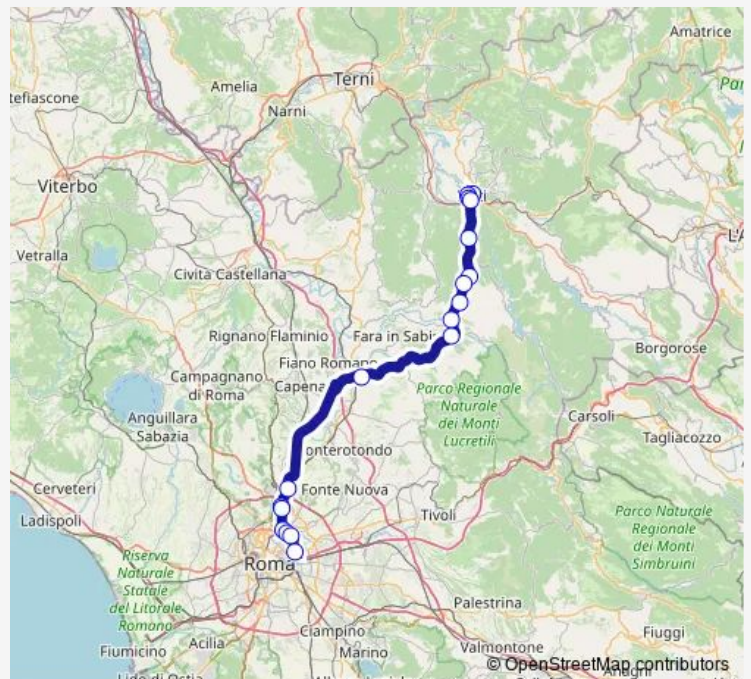

Roma | Via Salaria (P.Salario Solo Discesa) # f1144

Roma | Largo Somalia (Solo Discesa) # f1146

Roma | Stazione Nomentana FS (Solo Discesa) # f1148

Roma | Stazione Tiburtina FS # f15052

**Route schedule**

Rieti | Stazione FS Ist. Superiore Principessa di Napoli # f1070 — Roma | Stazione Tiburtina FS # f15052

Monday	05:00-07:00
Tuesday	05:00-07:00
Wednesday	05:00-07:00
Thursday	05:00-07:00
Friday	05:00-07:00
Saturday	—
Sunday	—

**Route info**

Direction: Rieti | Stazione FS Ist. Superiore Principessa di Napoli # f1070

Stops: 18

Trip Duration: 1 hour 35 min

Bus time schedules and route maps are available in an offline PDF at [busmaps.com](https://busmaps.com). Use the [busmaps.com](https://busmaps.com) website to see live bus times, train schedule or subway schedule, and step-by-step directions for all public transit in Rieti